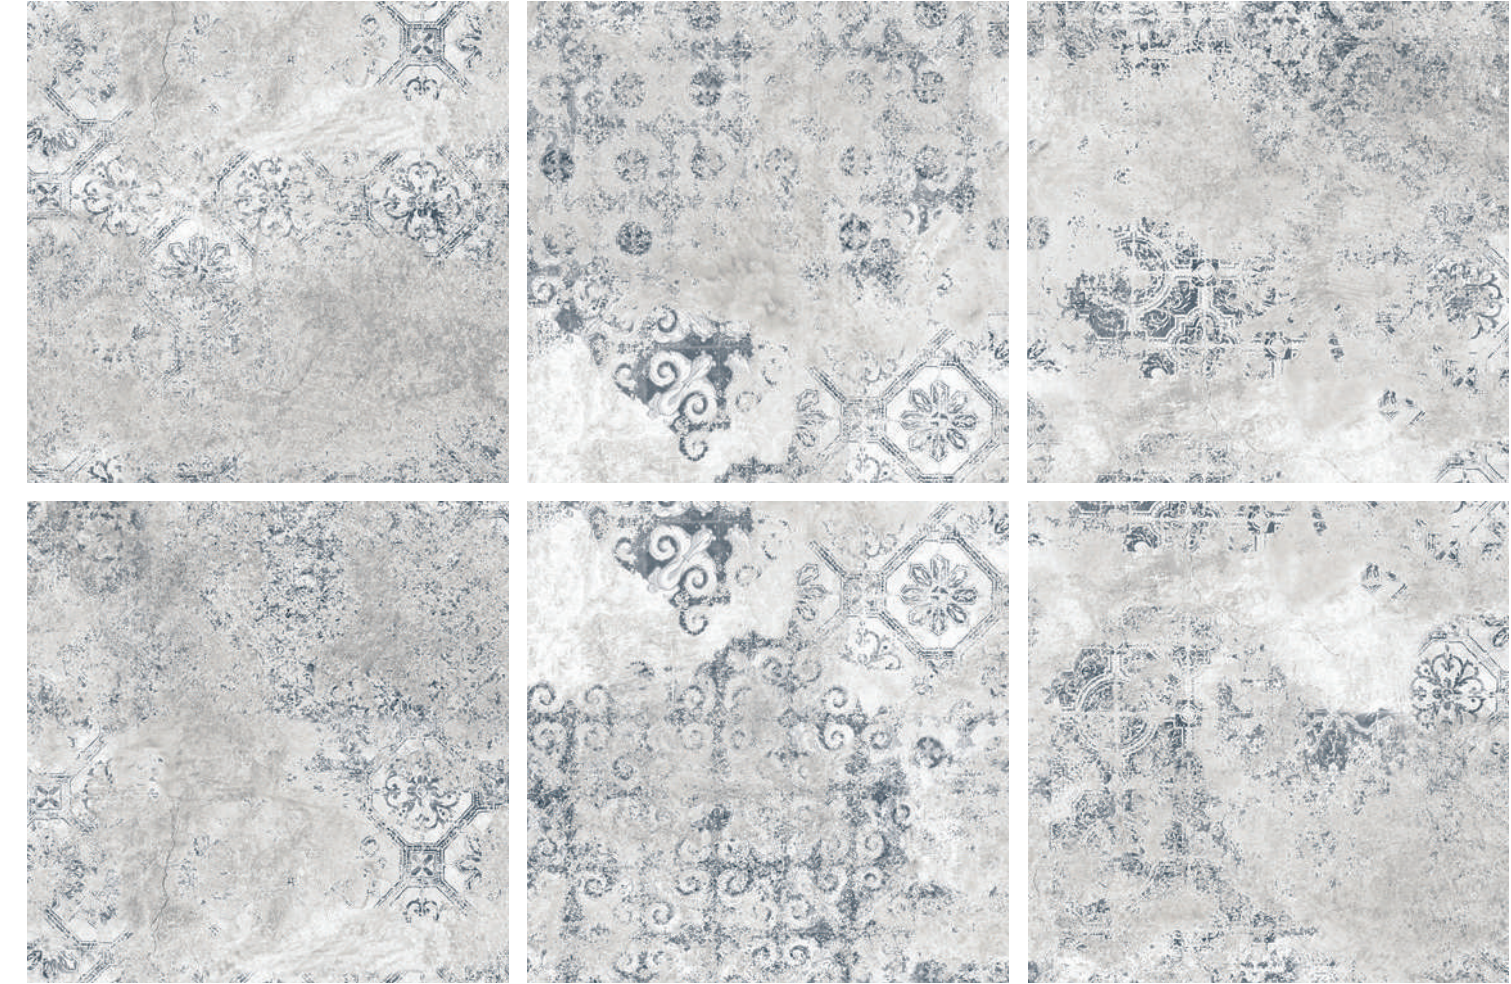

Porcelain tile (6 Faces)
111123472501216
60x60x1.2 cm

PACKING		BOX			PALLET		
Size	Thickness	Pcs/ Box	Sqm/ Box	Kgs/ Box	Box/ Pallet	Sqm/ Pallet	Kgs/ Pallet
60x60 cm	1.2 cm	4	1.44	40.44	24	34.56	989