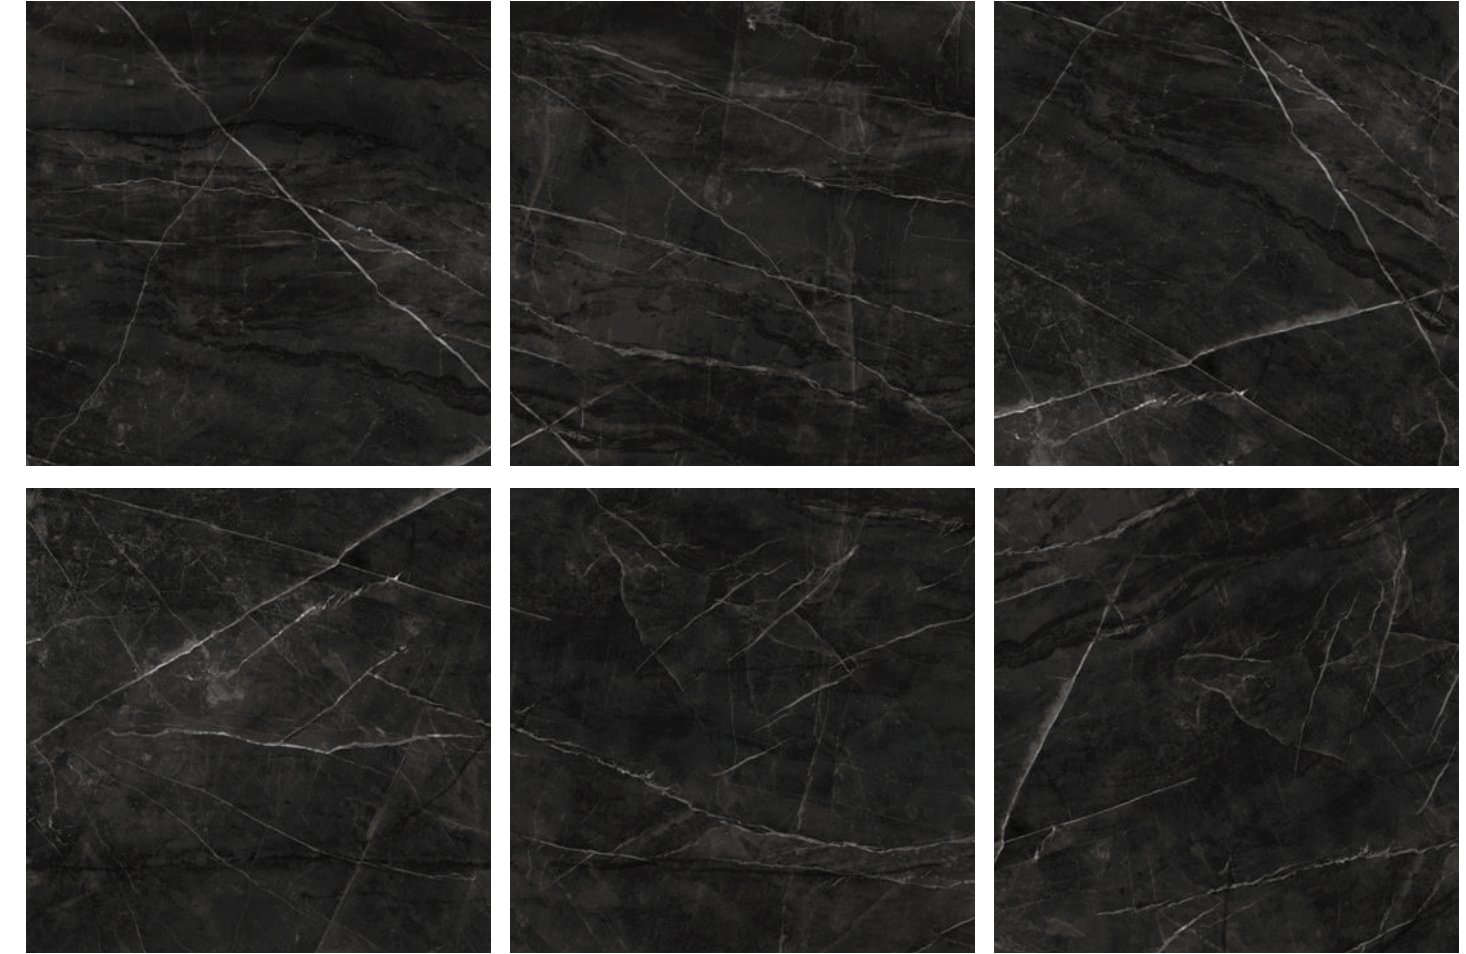

Porcelain tile (6 Faces)
111142462541013
120x120x1.0 cm

PACKING		BOX			PALLET		
Size	Thickness	Pcs/ Box	Sqm/ Box	Kgs/ Box	Box/ Pallet	Sqm/ Pallet	Kgs/ Pallet
120x120 cm	1.0 cm	1	1.44	35.28	30	43.2	1085