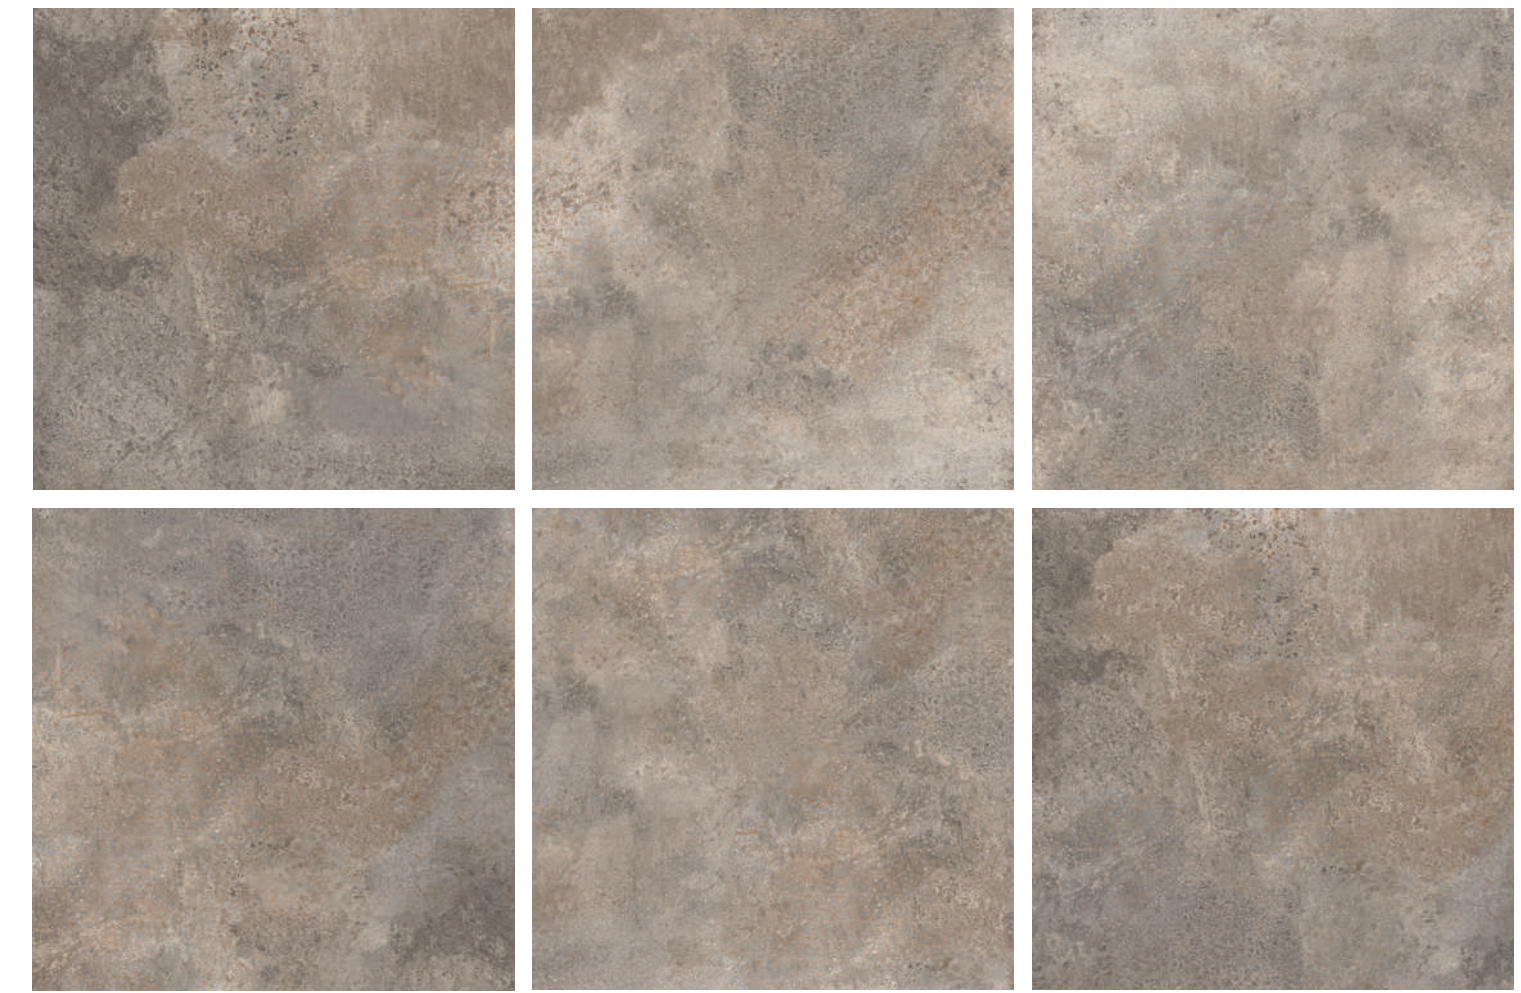

Porcelain tile (6 FACES)
111138742502016
60X60x2.0 cm

PACKING		BOX			PALLET		
Size	Thickness	Pcs/ Box	Sqm/ Box	Kgs/ Box	Box/ Pallet	Sqm/ Pallet	Kgs/ Pallet
60x60 cm	2.0 cm	2	0.72	35.28	32	23.04	1147