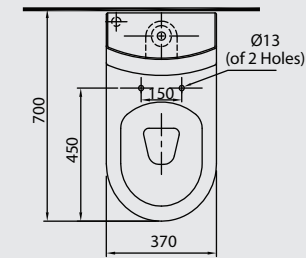

CORNER WB

Half pedestal WB

YAQOUT 200 WB

Wall-hung corner WB

PACKING SPECIFICATIONS

Model	Item Code	Description	Dimensions (mm)	Std Weight	No of pcs/ carton	No of cartons/pallet	No of pcs/ pallet	Total weight/pallet
NOOR	120690105010020	Noor Washbasin Wall Hung (to use with half pedestal) 60 cm	605 X 450	15.37	1	18	18	306.86
	120690503010010	Noor Half Pedestal	-	8.60	2	15	30	285.20
CORNER	120000810010010	CORNER Washbasin Wall Hung 40 cm	400 x 400	9.60	1	28	28	306.60
YAQOUT	121150122010030	YAQOUT 200 Washbasin Wall Hung one piece 60 cm	610 X 505	25.10	1	12	12	330.20

PACKING SPECIFICATIONS

Model	Item Code	Description	Dimensions (mm)	Std Weight	No of pcs/ carton	No of cartons/pallet	No of pcs/ pallet	Total weight/pallet
DREAM	121560251010010	Dream Water Closet - One Piece - Drain 25 cm	370 X 750	26.40	1	9	9	262.85
SKY	121550253010010	Sky Water Closet - One Piece - Drain 25 cm	370 X 745	38.30	1	9	9	378.90

AVAILABLE COLORS

White

WATER CLOSET (25 CM)

WATER SAVER: 3 LPF
WATER FEED: BOTTOM
WC ROUGHING-IN: 25.0 CM

WATER CLOSET (30 CM)

WATER SAVER: 3 LPF
WATER FEED: BOTTOM
WC ROUGHING-IN: 30.0 CM

PACKING SPECIFICATIONS

Model	Item Code	Description	Dimensions (mm)	Std Weight	No of pcs/ carton	No of cartons/pallet	No of pcs/ pallet	Total weight/pallet
PARIS	121210251010010	Paris Water Closet - One Piece - Drain 25 cm	370 X 700	42.30	1	6	6	282.20
	121210252010010	Paris Water Closet - One Piece - Drain 30 cm	370 X 700	42.60	1	6	6	282.20