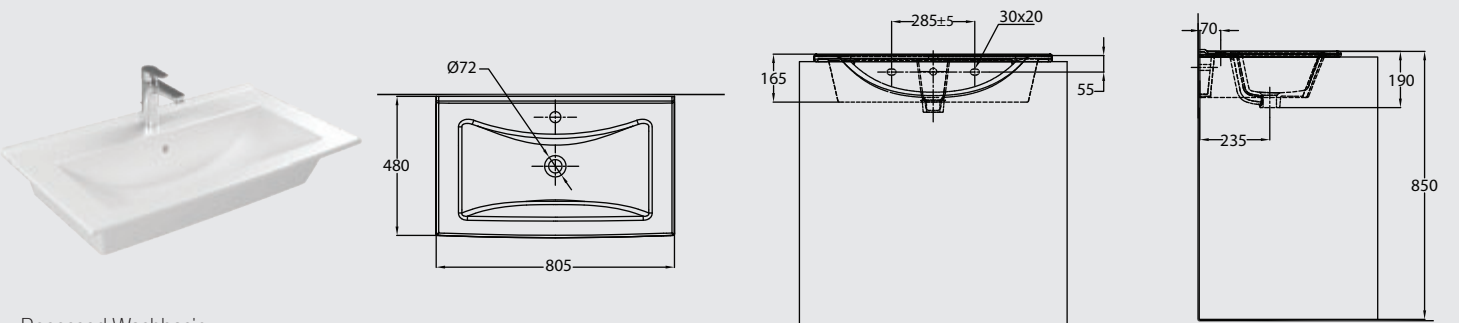

BODOUR 8000 (80 CM)

Recessed Washbasin

PACKING SPECIFICATIONS

Model	Item Code	Description	Dimensions (mm)	Std Weight	No of pcs/ carton	No of cartons/pallet	No of pcs/ pallet	Total weight/pallet
BODOUR	121160120010010	BODOUR 7000 Semi-Recessed Washbasin 46 cm	460 x 396	11.50	1	18	18	237.20
	121170120010030	BODOUR 8000 Vanity Washbasin 60 cm	605 x 470	15.70	1	18	18	312.80
	121170124010030	BODOUR 8000 Vanity Washbasin 80 cm	805 X 480	20.20	1	12	12	272.60

AVAILABLE COLORS