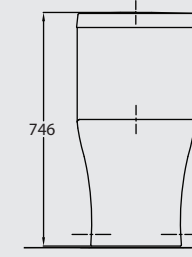

Recessed Washbasin

BODOUR 8000 (80 CM)

Recessed Washbasin

PACKING SPECIFICATIONS

Model	Item Code	Description	Dimensions (mm)	Std Weight	No of pcs/ carton	No of cartons/pallet	No of pcs/ pallet	Total weight/pallet
BODOUR	121160120010010	BODOUR 7000 Semi-Recessed Washbasin 46 cm	460 x 396	11.50	1	18	18	237.20
	121170120010030	BODOUR 8000 Vanity Washbasin 60 cm	605 x 470	15.70	1	18	18	312.80
	121170124010030	BODOUR 8000 Vanity Washbasin 80 cm	805 X 480	20.20	1	12	12	272.60

AVAILABLE COLORS

White

VANITY 300 WB

VANITY 700 WB

VANITY 800 WB

VANITY 900 WB

PACKING SPECIFICATIONS

Model	Item Code	Description	Dimensions (mm)	Std Weight	No of pcs/ carton	No of cartons/pallet	No of pcs/ pallet	Total weight/pallet
VANITY	120290110010020	VANITY 300 Drop-in Washbasin 57 cm	570 x 505	8.70	1	18	18	186.80
	120730111010020	VANITY 700 Under-Counter Washbasin 56 cm	560 x 410	6.93	1	28	28	231.84
	120750116010010	VANITY 800 Drop-in Washbasin 50 cm	500 X 390	10.70	1	28	28	337.40
	120860110200030	VANITY 900 Drop-in Washbasin 60 cm	600 X 480	13.60	1	18	18	275.00

AVAILABLE COLORS

Water Closets

DREAM WC

SKY WC

DREAM WC

WATER SAVER: 3 LPF / 4.5 LPF
WATER FEED: BOTTOM
WC ROUGHING-IN: 25.5 CM

SKY WC

WATER SAVER: 3 LPF / 4.5 LPF
WATER FEED: BOTTOM
WC ROUGHING-IN: 25.5 CM

PACKING SPECIFICATIONS

Model	Item Code	Description	Dimensions (mm)	Std Weight	No of pcs/ carton	No of cartons/pallet	No of pcs/ pallet	Total weight/pallet
DREAM	121560251010010	Dream Water Closet - One Piece - Drain 25 cm	370 X 750	26.40	1	9	9	262.85
SKY	121550253010010	Sky Water Closet - One Piece - Drain 25 cm	370 X 745	38.30	1	9	9	378.90