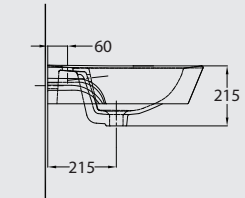

AVAILABLE COLORS

Off White

Technical Data

WC (wall-hung)

Water Saver: 3 LPF
Water Feed : Flush valve WC back inlet)

WB (wall-hung)

PACKING SPECIFICATIONS

Model	Item Code	Description	Dimensions (mm)	Std Weight	No of pcs/ carton	No of cartons/ pallet	No of pcs/ pallet	Total weight/ pallet
MODEL-B	121360265200010	MODEL-B Water Closet Wall Hung	370 X 545	24.50	1	12	12	326.50
	121360123200030	MODEL-B Washbasin Wall Hung 62 cm	14.35	1	14	14	232.90	366.20