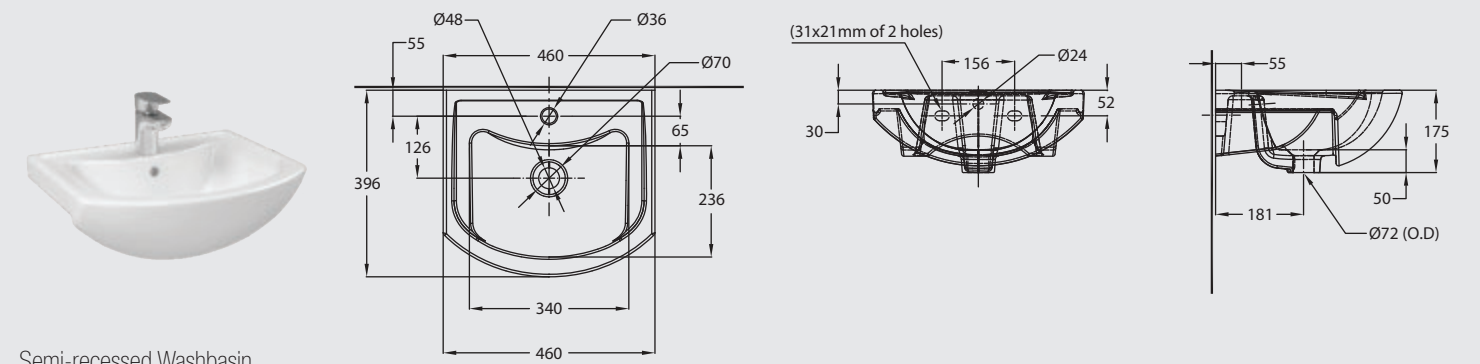

AVAILABLE COLORS

- Bodour 3000
Bodour 4000
White
- Bodour 5000
Off White

BODOUR 7000 (46 CM)

BODOUR 8000 (60 CM)

BODOUR 8000 (80 CM)

BODOUR 7000 (46 CM)

Semi-recessed Washbasin

BODOUR 8000 (60 CM)