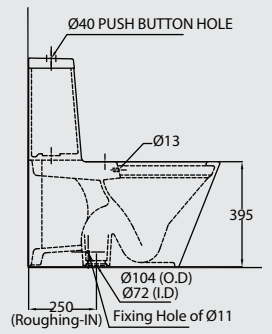

AVAILABLE COLORS

Off White

Technical Data

Magic WC (floor-mounted)

Water Saver: 3 LPF
Water Feed : Bottom
WC roughing-in : 25 cm

Spark WB (floor-mounted)

PACKING SPECIFICATIONS

Model	Item Code	Description	Dimensions (mm)	Std Weight	No of pcs/ carton	No of cartons/ pallet	No of pcs/ pallet	Total weight/pallet
MAGIC WC	121520267010010	MAGIC Water Closet - One Piece - Drain 25 cm	360 X 722	55.10	1	6	6	364.80
SPARK WB	121510133010030	SPARK Washbasin Floor Standing 55 cm	555 X 445	40.00	1	4	4	186.00