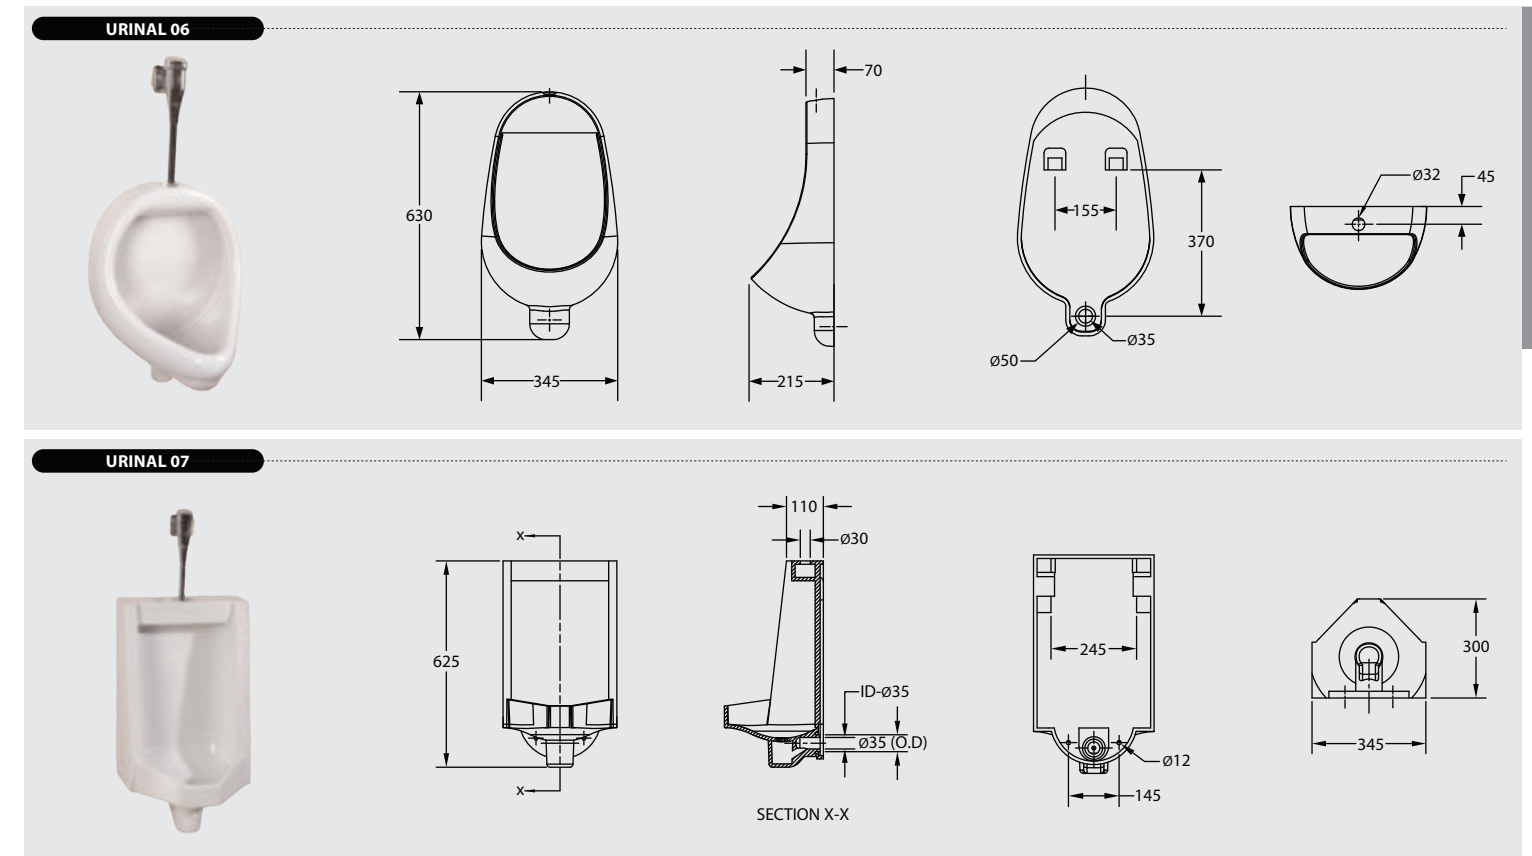

Technical Data

TECHNICAL INFORMATION

PACKING SPECIFICATIONS

Model	Item Code	Description	Dimensions (mm)	Std Weight	No of pcs/ carton	No of cartons/pallet	No of pcs/ pallet	Total weight/pallet
URINALS	120000808010010	URINAL 06 - Top Inlet	345 X 215	11.00	2	15	30	357.50
	120000815010010	URINAL 07 - Top Inlet	345 X 300	16.80	2	9	18	331.20

SUITABLE PRODUCTS

Model	Type	Item Code	Description
URINAL 06,07	Flush Valve	130171510005200	KK Urinal Flush Valve Top inlet
		130170150015200	Grohe Urinal Flush Valve Top inlet

AVAILABLE COLORS

White