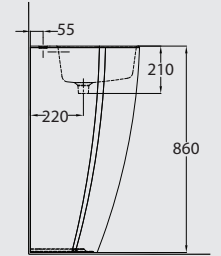

AVAILABLE COLORS

Off White

Technical Data

Magic WC (floor-mounted)

Water Saver: 3 LPF
Water Feed : Bottom
WC roughing-in : 25 cm

Spark WB (floor-mounted)

PACKING SPECIFICATIONS

Model	Item Code	Description	Dimensions (mm)	Std Weight	No of pcs/ carton	No of cartons/ pallet	No of pcs/ pallet	Total weight/pallet
MAGIC WC	121520267010010	MAGIC Water Closet - One Piece - Drain 25 cm	360 X 722	55.10	1	6	6	364.80
SPARK WB	121510133010030	SPARK Washbasin Floor Standing 55 cm	555 X 445	40.00	1	4	4	186.00