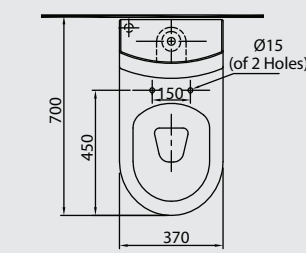

CORNER WB

Half pedestal WB

YAQOUT 200 WB

Wall-hung corner WB

PACKING SPECIFICATIONS

Model	Item Code	Description	Dimensions (mm)	Std Weight	No of pcs/ carton	No of cartons/pallet	No of pcs/ pallet	Total weight/pallet
NOOR	120690105010020	Noor Washbasin Wall Hung (to use with half pedestal) 60 cm	605 X 450	15.37	1	18	18	306.86
	120690503010010	Noor Half Pedestal	-	8.60	2	15	30	285.20
CORNER	120000810010010	CORNER Washbasin Wall Hung 40 cm	400 x 400	9.60	1	28	28	306.60
YAQOUT	121150122010030	YAQOUT 200 Washbasin Wall Hung one piece 60 cm	610 X 505	25.10	1	12	12	330.20

AVAILABLE COLORS

White

WATER CLOSET (25 CM)

WATER SAVER: 3 LPF
WATER FEED: BOTTOM
WC ROUGHING-IN: 25.0 CM

WATER CLOSET (30 CM)

WATER SAVER: 3 LPF
WATER FEED: BOTTOM
WC ROUGHING-IN: 30.0 CM

PACKING SPECIFICATIONS

Model	Item Code	Description	Dimensions (mm)	Std Weight	No of pcs/ carton	No of cartons/pallet	No of pcs/ pallet	Total weight/pallet
PARIS	121210251010010	Paris Water Closet - One Piece - Drain 25 cm	370 X 700	42.30	1	6	6	282.20
	121210252010010	Paris Water Closet - One Piece - Drain 30 cm	370 X 700	42.60	1	6	6	282.20