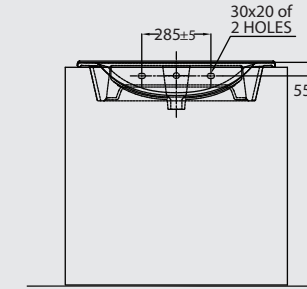

Technical Data

Type-F WB

Type-H WB

Type-I WB

PACKING SPECIFICATIONS

Model	Item Code	Description	Dimensions (mm)	Std Weight	No of pcs/ carton	No of cartons/ pallet	No of pcs/ pallet	Total weight/pallet
TYPE-F WB	121290128200010	TYPE-F CounterTop Washbasin 44 cm	440 X 345	8.30	1	20	20	198.00
TYPE-H WB	121320124200030	TYPE-H Drop-in Washbasin 80 cm	810 X 480	18.60	1	12	12	252.90
TYPE-I WB	121330111010030	TYPE-I Under-Counter Washbasin 60 cm	600 X 450	10.70	1	12	12	158.10

AVAILABLE COLORS

White

Off White