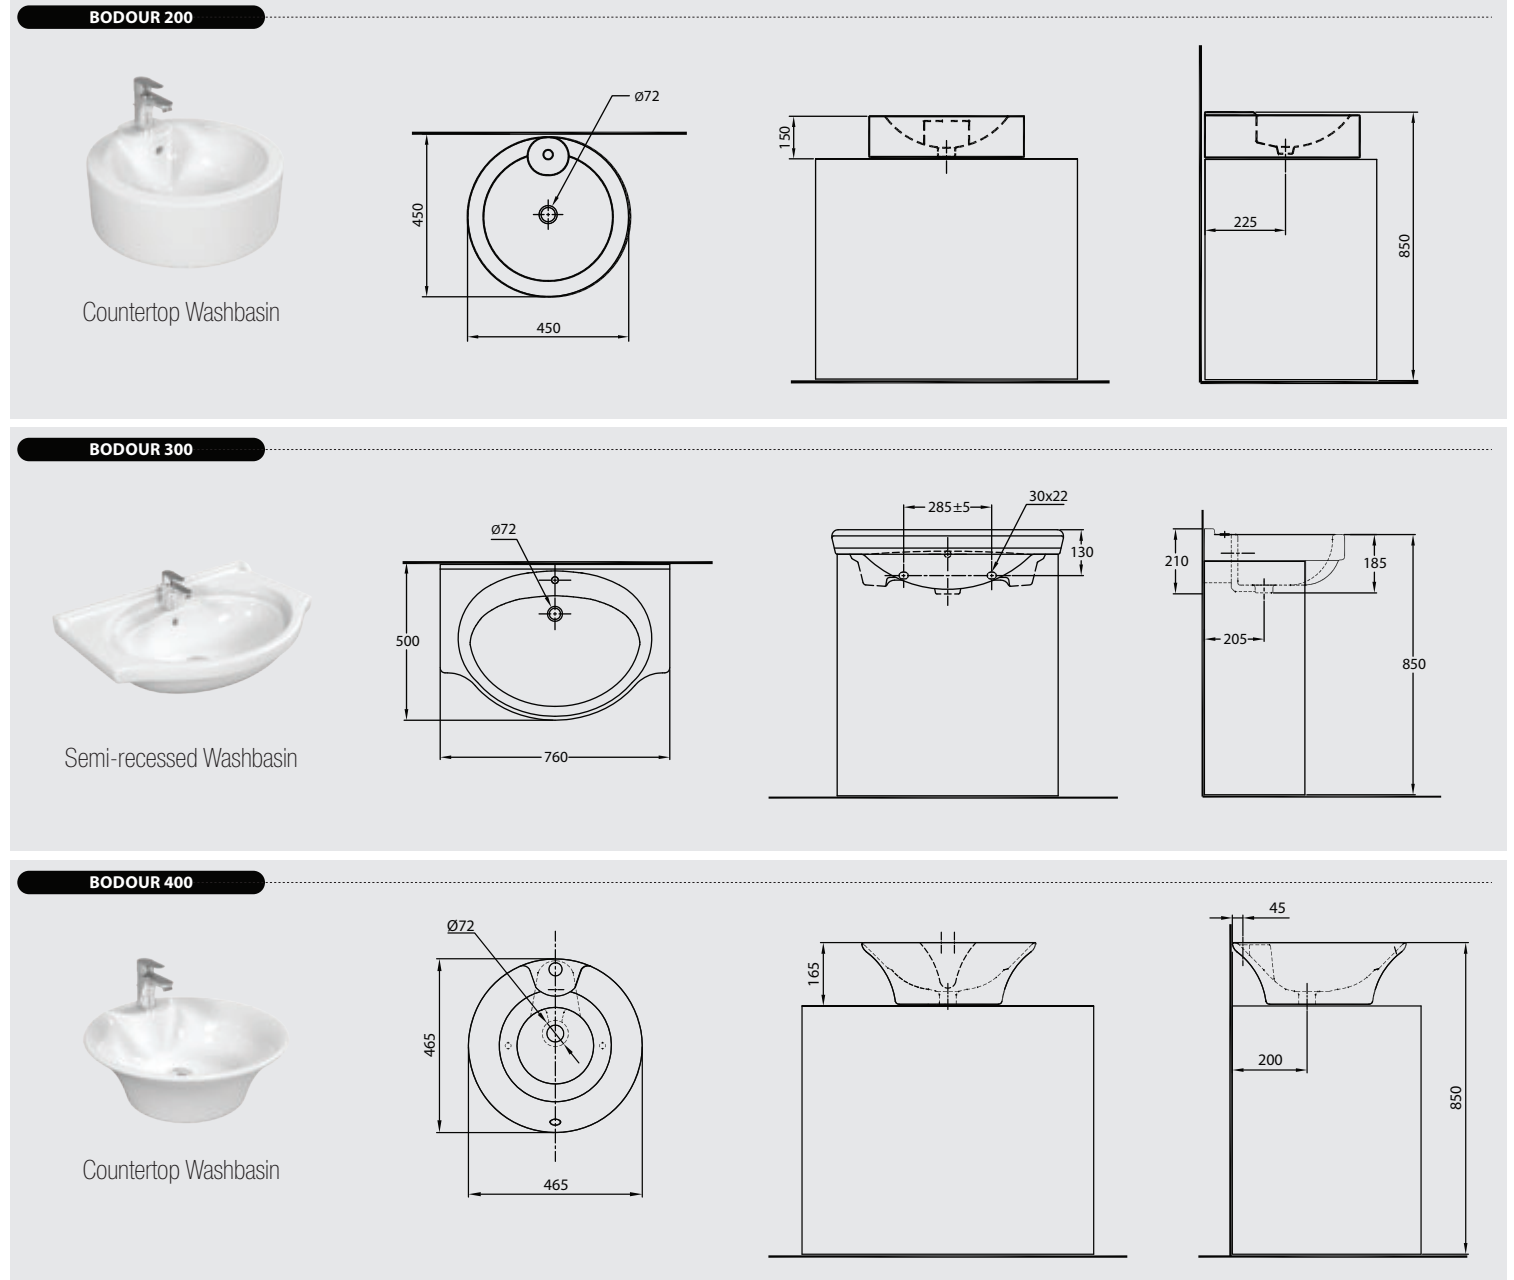

PACKING SPECIFICATIONS

Model	Item Code	Description	Dimensions (mm)	Std Weight	No of pcs/ carton	No of cartons/pallet	No of pcs/ pallet	Total weight/pallet
BODOUR	120800119010030	BODOUR 200 CounterTop Washbasin 45 cm	450 x 450	10.20	1	18	18	213.80
	120810120200030	BODOUR 300 Semi-Recessed 76 cm	760 x 500	19.00	1	15	15	317.00
	120760110200030	BODOUR 400 CounterTop Washbasin 46 cm	465 X 465	11.20	1	18	18	231.80

AVAILABLE COLORS

- Bodour 200 White
- Bodour 300 Bodour 400 Off White