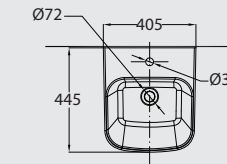

Water Saver: 3 LPF
Water Feed : Bottom
WC roughing-in : 25.5 cm

Crystal WB (wall-hung)

PACKING SPECIFICATIONS

Model	Item Code	Description	Dimensions (mm)	Std Weight	No of pcs/ carton	No of cartons/ pallet	No of pcs/ pallet	Total weight/ pallet
FANCY WC	121530267010010	FANCY Water Closet - One Piece - Drain 25 cm	350 X 710	53.50	1	6	6	355.20
CRYSTAL WB	121500131010030	CRYSTAL Washbasin Wall Hung 40 cm	405 X 445	26.30	1	12	12	344.60