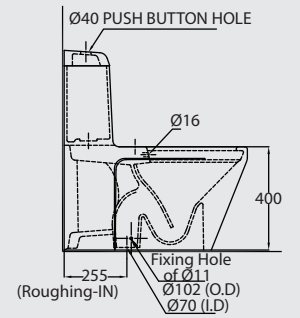

Water Saver: 3 LPF
Water Feed : Bottom
WC roughing-in : 25.5 cm

Crystal WB (wall-hung)

PACKING SPECIFICATIONS

Model	Item Code	Description	Dimensions (mm)	Std Weight	No of pcs/ carton	No of cartons/ pallet	No of pcs/ pallet	Total weight/ pallet
FANCY WC	121530267010010	FANCY Water Closet - One Piece - Drain 25 cm	350 X 710	53.50	1	6	6	355.20
CRYSTAL WB	121500131010030	CRYSTAL Washbasin Wall Hung 40 cm	405 X 445	26.30	1	12	12	344.60