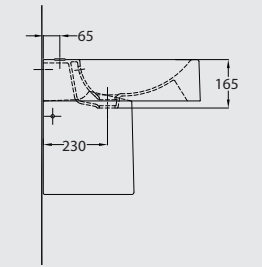

Type-J WB

Type-J Pedestal

Type-K WB

PACKING SPECIFICATIONS

Model	Item Code	Description	Dimensions (mm)	Std Weight	No of pcs/ carton	No of cartons/ pallet	No of pcs/ pallet	Total weight/pallet
TYPE-J WB	121340105200030	TYPE-J Washbasin Wall Hung (to use with half pedestal) 58 cm	580 x 550	15.30	1	14	14	243.90
	121340503200010	TYPE-J Half Pedestal	--	10.25	2	12	24	273.50
TYPE-K WB	121440126200030	TYPE-K CounterTop Washbasin 48 cm	805 X 480	13.75	1	16	16	249.70

AVAILABLE COLORS

Off White