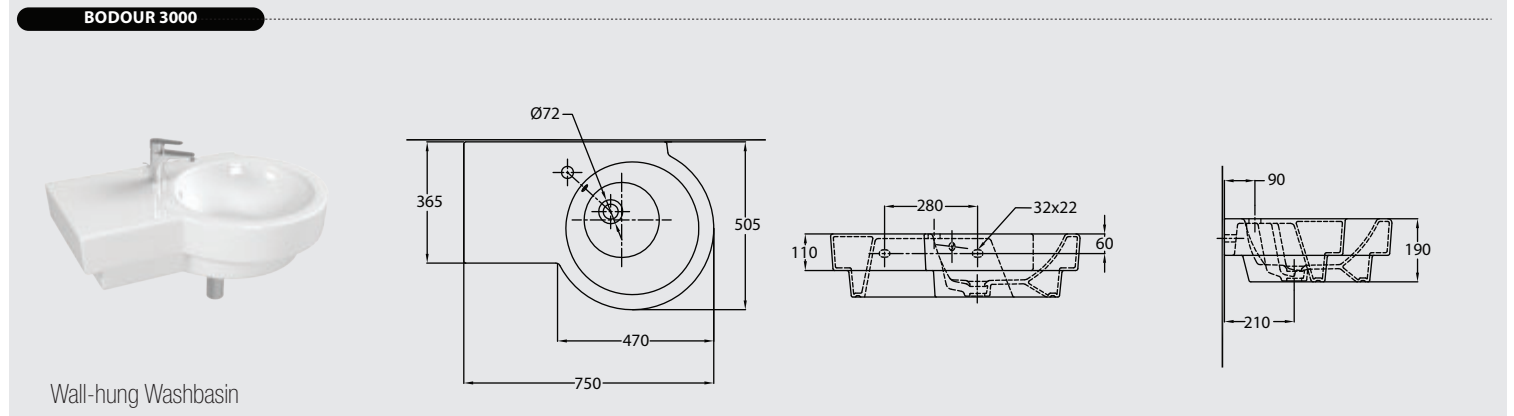

PACKING SPECIFICATIONS

Model	Item Code	Description	Dimensions (mm)	Std Weight	No of pcs/ carton	No of cartons/pallet	No of pcs/ pallet	Total weight/pallet
BODOUR	121000118010030	BODOUR 3000 Wall Hung Washbasin 75 cm	750 x 505	19.67	1	12	12	266.24
	121010119010030	BODOUR 4000 CounterTop Washbasin 60 cm	600 x 455	15.85	1	18	18	318.10
	121020121200030	BODOUR 5000 CounterTop Double Washbasin 122 cm	1220 X 485	36.08	1	8	8	309.84

AVAILABLE COLORS

- Bodour 3000
  Bodour 4000
  White
- Bodour 5000
  Off White