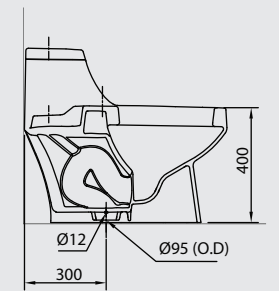

Model	Item Code	Description	Dimensions (mm)	Std Weight	No of pcs/ carton	No of cartons/pallet	No of pcs/ pallet	Total weight/pallet
PARIS	121210251010010	Paris Water Closet - One Piece - Drain 25 cm	370 X 700	42.30	1	6	6	282.20
	121210252010010	Paris Water Closet - One Piece - Drain 30 cm	370 X 700	42.60	1	6	6	282.20

CADY WC

WATER SAVER: 3 LPF
WATER FEED: BOTTOM
WC ROUGHING-IN: 25.0 CM

TOPAZ WC

WATER SAVER: 3 LPF
WATER FEED: BOTTOM
WC ROUGHING-IN: 30 CM

PACKING SPECIFICATIONS

Model	Item Code	Description	Dimensions (mm)	Std Weight	No of pcs/ carton	No of cartons/pallet	No of pcs/ pallet	Total weight/pallet
CADY	121200248010010	CADY Water Closet - One Piece - Drain 25 cm	365 X 695	38.30	1	9	9	378.90
TOPAZ	1212002480100	Topaz Water Closet - One Piece - Drain 30 cm	430 X 725	42.61	1	4	4	196.24