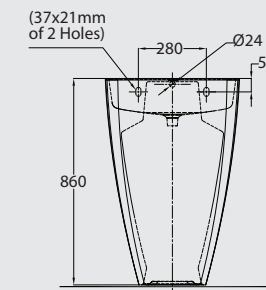

AVAILABLE COLORS

Off White

Technical Data

Magic WC (floor-mounted)

Water Saver: 3 LPF
Water Feed : Bottom
WC roughing-in : 25 cm

Spark WB (floor-mounted)

PACKING SPECIFICATIONS

Model	Item Code	Description	Dimensions (mm)	Std Weight	No of pcs/ carton	No of cartons/ pallet	No of pcs/ pallet	Total weight/pallet
MAGIC WC	121520267010010	MAGIC Water Closet - One Piece - Drain 25 cm	360 X 722	55.10	1	6	6	364.80
SPARK WB	121510133010030	SPARK Washbasin Floor Standing 55 cm	555 X 445	40.00	1	4	4	186.00