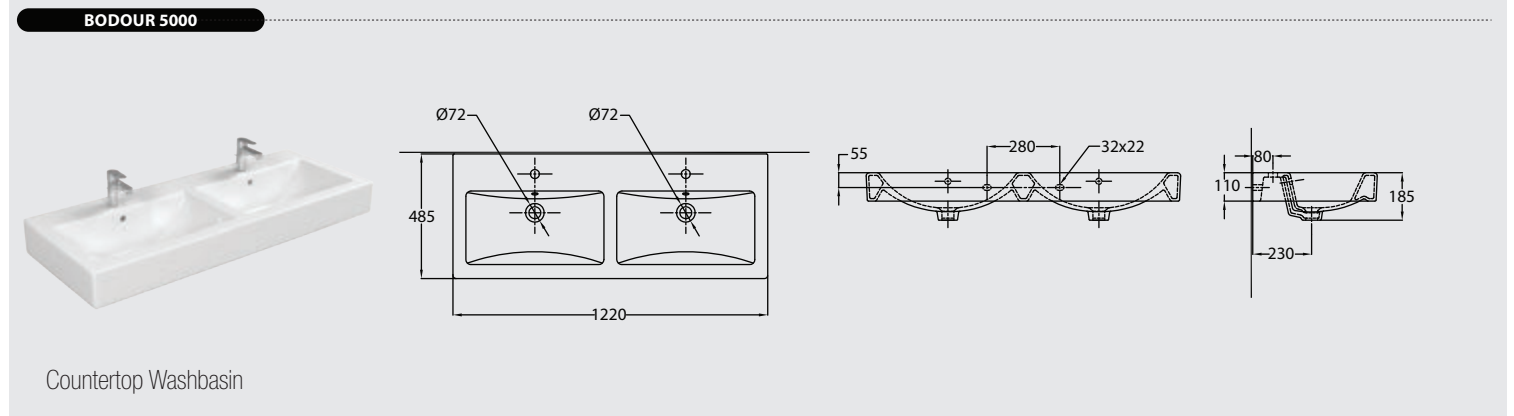

AVAILABLE COLORS

Off White

BODOUR 3000

BODOUR 4000

BODOUR 5000

PACKING SPECIFICATIONS

Model	Item Code	Description	Dimensions (mm)	Std Weight	No of pcs/ carton	No of cartons/pallet	No of pcs/ pallet	Total weight/pallet
BODOUR	121000118010030	BODOUR 3000 Wall Hung Washbasin 75 cm	750 x 505	19.67	1	12	12	266.24
	121010119010030	BODOUR 4000 CounterTop Washbasin 60 cm	600 x 455	15.85	1	18	18	318.10
	121020121200030	BODOUR 5000 CounterTop Double Washbasin 122 cm	1220 X 485	36.08	1	8	8	309.84