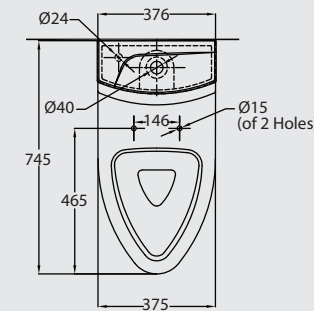

AVAILABLE COLORS

Water Closets

DREAM WC

SKY WC

DREAM WC

WATER SAVER: 3 LPF / 4.5 LPF
WATER FEED: BOTTOM
WC ROUGHING-IN: 25.5 CM

SKY WC

WATER SAVER: 3 LPF / 4.5 LPF
WATER FEED: BOTTOM
WC ROUGHING-IN: 25.5 CM