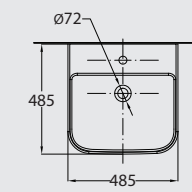

AVAILABLE COLORS

TYPE-A WB WHITE

TYPE-A WB MATT GREY

TYPE-A WB MATT BLACK

TYPE-A WB MATT WHITE

Type-A WB (wall-hung)

PACKING SPECIFICATIONS

Model	Item Code	Description	Dimensions (mm)	Std Weight	No of pcs/ carton	No of cartons/ pallet	No of pcs/ pallet	Total weight/pallet
TYPE-A WB	121230122200030	TYPE-A Washbasin Wall Hung 50 cm	495 X 450	25.50	1	4	4	293.00
	121230122160030	TYPE-A Washbasin Wall Hung 50 cm - Matt Grey						
	121230122400030	TYPE-A Washbasin Wall Hung 50 cm - Matt White						
	121230122220030	TYPE-A Washbasin Wall Hung 50 cm - Matt Black						

AVAILABLE COLORS

TYPE-B WB 48 CM.

TYPE-B WB 60 CM.

TYPE-B WB 80 CM.

Type-B WB 48 cm (wall-hung)

Type-B WB 60 cm (wall-hung)

Type-B WB 80 cm (wall-hung)

PACKING SPECIFICATIONS

Model	Item Code	Description	Dimensions (mm)	Std Weight	No of pcs/ carton	No of cartons/ pallet	No of pcs/ pallet	Total weight/pallet
TYPE-B WB	121240126010030	TYPE-B CounterTop Washbasin 48 cm	485 X 485	14.50	1	16	16	261.70
	121240120200030	TYPE-B CounterTop Washbasin 60 cm	600 X 480	17.85	1	12	12	243.90
	121240124200030	TYPE-B CounterTop Washbasin 80 cm	805 X 480	25.50	1	12	12	309.30