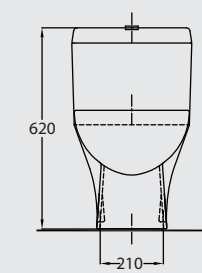

CORNER WB

Half pedestal WB

YAQOUT 200 WB

Wall-hung corner WB

PACKING SPECIFICATIONS

Model	Item Code	Description	Dimensions (mm)	Std Weight	No of pcs/ carton	No of cartons/pallet	No of pcs/ pallet	Total weight/pallet
NOOR	120690105010020	Noor Washbasin Wall Hung (to use with half pedestal) 60 cm	605 X 450	15.37	1	18	18	306.86
	120690503010010	Noor Half Pedestal	-	8.60	2	15	30	285.20
CORNER	120000810010010	CORNER Washbasin Wall Hung 40 cm	400 x 400	9.60	1	28	28	306.60
YAQOUT	121150122010030	YAQOUT 200 Washbasin Wall Hung one piece 60 cm	610 X 505	25.10	1	12	12	330.20

AVAILABLE COLORS

White

WATER CLOSET (25 CM)

WATER SAVER: 3 LPF
WATER FEED: BOTTOM
WC ROUGHING-IN: 25.0 CM

WATER CLOSET (30 CM)

WATER SAVER: 3 LPF
WATER FEED: BOTTOM
WC ROUGHING-IN: 30.0 CM

PACKING SPECIFICATIONS

Model	Item Code	Description	Dimensions (mm)	Std Weight	No of pcs/ carton	No of cartons/pallet	No of pcs/ pallet	Total weight/pallet
PARIS	121210251010010	Paris Water Closet - One Piece - Drain 25 cm	370 X 700	42.30	1	6	6	282.20
	121210252010010	Paris Water Closet - One Piece - Drain 30 cm	370 X 700	42.60	1	6	6	282.20

CADY WC

WATER SAVER: 3 LPF
WATER FEED: BOTTOM
WC ROUGHING-IN: 25.0 CM

TOPAZ WC

WATER SAVER: 3 LPF
WATER FEED: BOTTOM
WC ROUGHING-IN: 30 CM

PACKING SPECIFICATIONS

Model	Item Code	Description	Dimensions (mm)	Std Weight	No of pcs/ carton	No of cartons/pallet	No of pcs/ pallet	Total weight/pallet
CADY	121200248010010	CADY Water Closet - One Piece - Drain 25 cm	365 X 695	38.30	1	9	9	378.90
TOPAZ	1212002480100	Topaz Water Closet - One Piece - Drain 30 cm	430 X 725	42.61	1	4	4	196.24