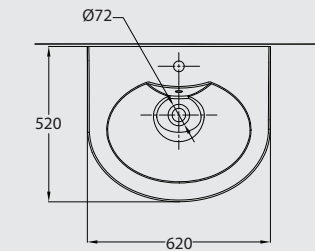

AVAILABLE COLORS

Off White

Technical Data

WC (wall-hung)

Water Saver: 3 LPF
Water Feed : Flush valve WC back inlet)

WB (wall-hung)

PACKING SPECIFICATIONS

Model	Item Code	Description	Dimensions (mm)	Std Weight	No of pcs/ carton	No of cartons/ pallet	No of pcs/ pallet	Total weight/ pallet
MODEL-B	121360265200010	MODEL-B Water Closet Wall Hung	370 X 545	24.50	1	12	12	326.50
	121360123200030	MODEL-B Washbasin Wall Hung 62 cm	14.35	1	14	14	232.90	366.20