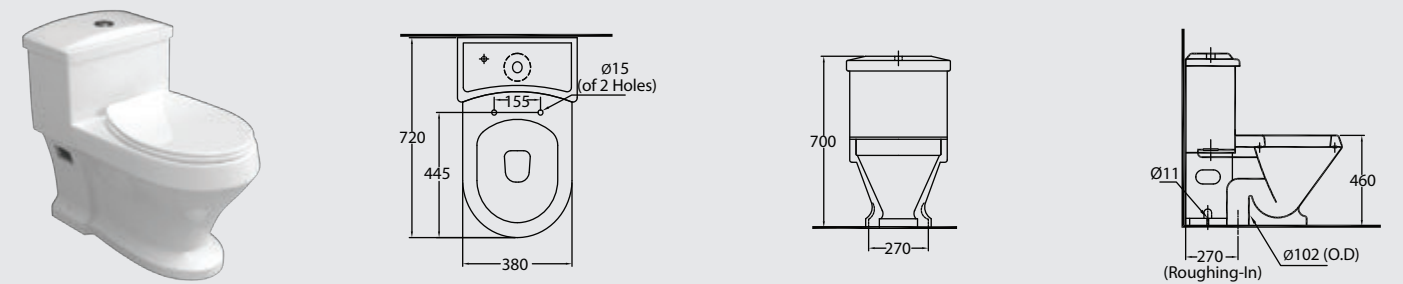

WATER CLOSET

WATER SAVER: 3 LPF
WATER FEED: BOTTOM
WC ROUGHING-IN: 27 CM

PACKING SPECIFICATIONS

Model	Item Code	Description	Dimensions (mm)	Std Weight	No of pcs/ carton	No of cartons/pallet	No of pcs/ pallet	Total weight/pallet
SPECIAL NEED	121090246010010	Special Needs Water Closet - One Piece - Drain 27 cm	380 X 720	46.50	1	6	6	311.00
	120000807010010	Special Needs Washbasin Wall Hung 60 cm	605 X 540	16.50	1	21	21	377.30

SPARE PARTS

Model	Type	Item Code	Description
SPECIAL NEED	SPARE PART	130140410090000	Dual Flush Mechanism
		180011102301000	SC1 SEAT COVER SOFT CLOSING

AVAILABLE COLORS

White