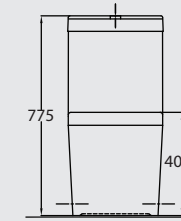

Water Saver: 3 LPF
Water Feed : Bottom
WC roughing-in : 25.5 cm

Crystal WB (wall-hung)

PACKING SPECIFICATIONS

Model	Item Code	Description	Dimensions (mm)	Std Weight	No of pcs/ carton	No of cartons/ pallet	No of pcs/ pallet	Total weight/ pallet
FANCY WC	121530267010010	FANCY Water Closet - One Piece - Drain 25 cm	350 X 710	53.50	1	6	6	355.20
CRYSTAL WB	121500131010030	CRYSTAL Washbasin Wall Hung 40 cm	405 X 445	26.30	1	12	12	344.60