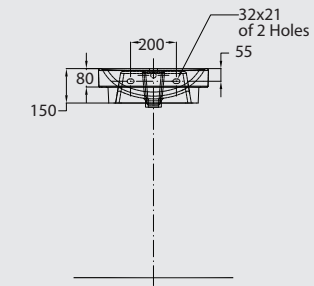

AVAILABLE COLORS

TYPE-A WB WHITE

TYPE-A WB MATT GREY

TYPE-A WB MATT BLACK

TYPE-A WB MATT WHITE

Type-A WB (wall-hung)

PACKING SPECIFICATIONS

Model	Item Code	Description	Dimensions (mm)	Std Weight	No of pcs/ carton	No of cartons/ pallet	No of pcs/ pallet	Total weight/pallet
TYPE-A WB	121230122200030	TYPE-A Washbasin Wall Hung 50 cm	495 X 450	25.50	1	4	4	293.00
	121230122160030	TYPE-A Washbasin Wall Hung 50 cm - Matt Grey						
	121230122400030	TYPE-A Washbasin Wall Hung 50 cm - Matt White						
	121230122220030	TYPE-A Washbasin Wall Hung 50 cm - Matt Black						

AVAILABLE COLORS

TYPE-B WB 48 CM.

TYPE-B WB 60 CM.

TYPE-B WB 80 CM.

Type-B WB 48 cm (wall-hung)

Type-B WB 60 cm (wall-hung)

Type-B WB 80 cm (wall-hung)

PACKING SPECIFICATIONS

Model	Item Code	Description	Dimensions (mm)	Std Weight	No of pcs/ carton	No of cartons/ pallet	No of pcs/ pallet	Total weight/pallet
TYPE-B WB	121240126010030	TYPE-B CounterTop Washbasin 48 cm	485 X 485	14.50	1	16	16	261.70
	121240120200030	TYPE-B CounterTop Washbasin 60 cm	600 X 480	17.85	1	12	12	243.90
	121240124200030	TYPE-B CounterTop Washbasin 80 cm	805 X 480	25.50	1	12	12	309.30