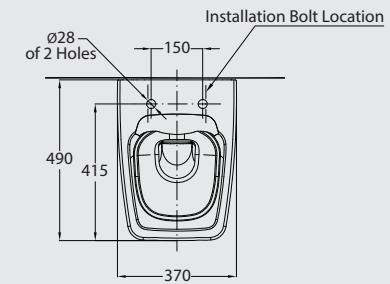

Water Saver: 4.5 LPF
Water Feed : Flush valve WC (back inlet)

WB (wall-hung)

PACKING SPECIFICATIONS

Model	Item Code	Description	Dimensions (mm)	Std Weight	No of pcs/ carton	No of cartons/ pallet	No of pcs/ pallet	Total weight/ pallet
MODEL-A	121350243200020	MODEL-A Water Closet Wall Hung	370 X 490	42.30	1	6	6	282.20
	121350122200030	MODEL-A Washbasin Wall Hung 55 cm	545 X 445	28.10	1	12	12	366.20