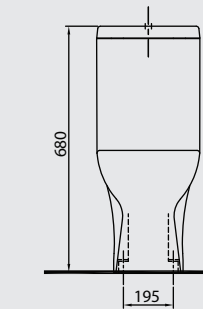

CORNER WB

Half pedestal WB

YAQOUT 200 WB

Wall-hung corner WB

PACKING SPECIFICATIONS

Model	Item Code	Description	Dimensions (mm)	Std Weight	No of pcs/ carton	No of cartons/pallet	No of pcs/ pallet	Total weight/pallet
NOOR	120690105010020	Noor Washbasin Wall Hung (to use with half pedestal) 60 cm	605 X 450	15.37	1	18	18	306.86
	120690503010010	Noor Half Pedestal	-	8.60	2	15	30	285.20
CORNER	120000810010010	CORNER Washbasin Wall Hung 40 cm	400 x 400	9.60	1	28	28	306.60
YAQOUT	121150122010030	YAQOUT 200 Washbasin Wall Hung one piece 60 cm	610 X 505	25.10	1	12	12	330.20

AVAILABLE COLORS

White

WATER CLOSET (25 CM)

WATER SAVER: 3 LPF
WATER FEED: BOTTOM
WC ROUGHING-IN: 25.0 CM

WATER CLOSET (30 CM)

WATER SAVER: 3 LPF
WATER FEED: BOTTOM
WC ROUGHING-IN: 30.0 CM

PACKING SPECIFICATIONS

Model	Item Code	Description	Dimensions (mm)	Std Weight	No of pcs/ carton	No of cartons/pallet	No of pcs/ pallet	Total weight/pallet
PARIS	121210251010010	Paris Water Closet - One Piece - Drain 25 cm	370 X 700	42.30	1	6	6	282.20
	121210252010010	Paris Water Closet - One Piece - Drain 30 cm	370 X 700	42.60	1	6	6	282.20