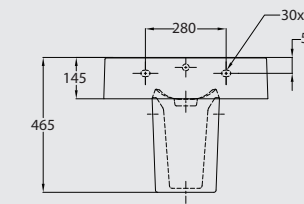

Type-J WB

Type-J Pedestal

Type-K WB

PACKING SPECIFICATIONS

Model	Item Code	Description	Dimensions (mm)	Std Weight	No of pcs/ carton	No of cartons/ pallet	No of pcs/ pallet	Total weight/pallet
TYPE-J WB	121340105200030	TYPE-J Washbasin Wall Hung (to use with half pedestal) 58 cm	580 x 550	15.30	1	14	14	243.90
	121340503200010	TYPE-J Half Pedestal	--	10.25	2	12	24	273.50
TYPE-K WB	121440126200030	TYPE-K CounterTop Washbasin 48 cm	805 X 480	13.75	1	16	16	249.70

AVAILABLE COLORS

Off White