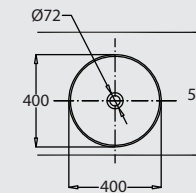

Technical Data

Type - C WB

Type - D WB

Type - E WB

PACKING SPECIFICATIONS

Model	Item Code	Description	Dimensions (mm)	Std Weight	No of pcs/ carton	No of cartons/ pallet	No of pcs/ pallet	Total weight/pallet
TYPE-C WB	121250119010030	TYPE-C CounterTop Washbasin 41 cm	415 X 325	7.21	1	20	20	176.20
TYPE-D WB	121260118010030	TYPE-D CounterTop Washbasin 40 cm	400 X 400	7.00	1	20	20	172.00
TYPE-E WB	121270127010030	TYPE-E CounterTop Washbasin 36 cm	360 X 360	8.30	1	20	20	198.00

AVAILABLE COLORS

White