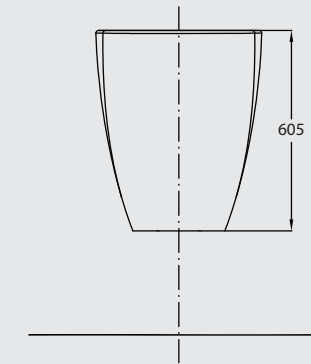

 AVAILABLE COLORS

White

MIRAGE WB WHITE

MIRAGE WB MATT GREY

MIRAGE WB MATT BLACK

MIRAGE WB MATT WHITE

PACKING SPECIFICATIONS

Model	Item Code	Description	Dimensions (mm)	Std Weight	No of pcs/ carton	No of cartons/ pallet	No of pcs/ pallet	Total weight/pallet
MIRAGE WB	121490131010020	MIRAGE Washbasin Wall Hung 49 cm	490 X 435	22.00	1	12	12	293.00
	121490131400020	MIRAGE Washbasin Wall Hung 49 cm - Matt White						
	121490131160020	MIRAGE Washbasin Wall Hung 49 cm - Matt Grey						
	121490131220020	MIRAGE Washbasin Wall Hung 49 cm - Matt Black						

AVAILABLE COLORS

TYPE-A WB WHITE

TYPE-A WB MATT GREY

TYPE-A WB MATT BLACK

TYPE-A WB MATT WHITE

Type-A WB (wall-hung)

PACKING SPECIFICATIONS

Model	Item Code	Description	Dimensions (mm)	Std Weight	No of pcs/ carton	No of cartons/ pallet	No of pcs/ pallet	Total weight/pallet
TYPE-A WB	121230122200030	TYPE-A Washbasin Wall Hung 50 cm	495 X 450	25.50	1	4	4	293.00
	121230122160030	TYPE-A Washbasin Wall Hung 50 cm - Matt Grey						
	121230122400030	TYPE-A Washbasin Wall Hung 50 cm - Matt White						
	121230122220030	TYPE-A Washbasin Wall Hung 50 cm - Matt Black						

AVAILABLE COLORS

TYPE-B WB 48 CM.

TYPE-B WB 60 CM.

TYPE-B WB 80 CM.

Type-B WB 48 cm (wall-hung)

Type-B WB 60 cm (wall-hung)

Type-B WB 80 cm (wall-hung)

PACKING SPECIFICATIONS

Model	Item Code	Description	Dimensions (mm)	Std Weight	No of pcs/ carton	No of cartons/ pallet	No of pcs/ pallet	Total weight/pallet
TYPE-B WB	121240126010030	TYPE-B CounterTop Washbasin 48 cm	485 X 485	14.50	1	16	16	261.70
	121240120200030	TYPE-B CounterTop Washbasin 60 cm	600 X 480	17.85	1	12	12	243.90
	121240124200030	TYPE-B CounterTop Washbasin 80 cm	805 X 480	25.50	1	12	12	309.30