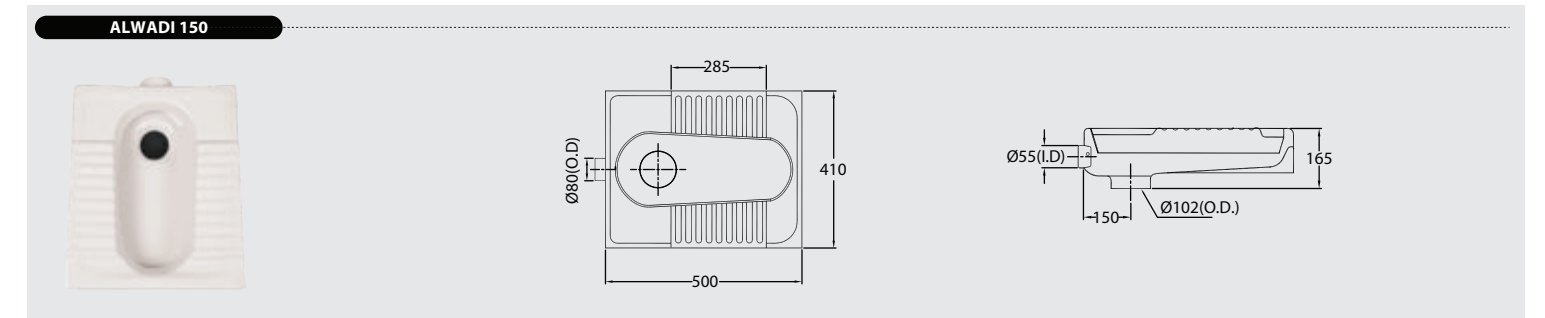

PACKING SPECIFICATIONS

Model	Item Code	Description	Dimensions (mm)	Std Weight	No of pcs/ carton	No of cartons/pallet	No of pcs/ pallet	Total weight/pallet
ALWADI	120470201010020	ALWADI 100 Eastern Water Closet	440 X 540	13.60	2	15	30	437.75
	120480201010020	ALWADI 150 Eastern Water Closet	410 X 500	11.65	2	24	48	600.20
	120520220010020	ALWADI 500 Eastern Water Closet	507 X 600	15.43	2	10	20	337.80
	120950220010010	ALWADI 700 Eastern Water Closet	405 X 555	12.10	2	10	20	269.00

SUITABLE PRODUCTS

Model	Type	Item Code	Description
ALWADI 100, 150, 500, 700	Flush Valve SET	130170530015200	Sloan Flush Valve GEM2 137-1,6 for Estern WC
		130270710017800	Elbow Pipe Connection 36"x1.50" for Sloan F.V. ROYAL & GEM2
	Flush Valve SET	130170530035200	Sloan Flush Valve ROYAL 137-1,6 for Estern WC
		130270710017800	Elbow Pipe Connection 36"x1.50" for Sloan F.V. ROYAL & GEM2
	Flush tank	180081400401000	SHALLAL 3000 WT 1/2 Inch

AVAILABLE COLORS

White