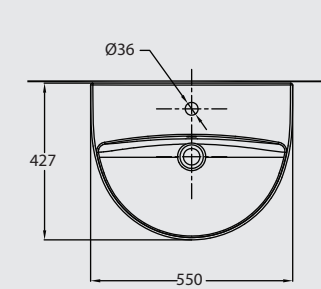

 PACKING SPECIFICATIONS

Model	Item Code	Description	Dimensions (mm)	Std Weight	No of pcs/ carton	No of cartons/ pallet	No of pcs/ pallet	Total weight/pallet
LOUVRE WB	121480131010020	LOUVRE Washbasin Wall Hung 55 cm	550 X 427	25.50	1	12	12	275.00