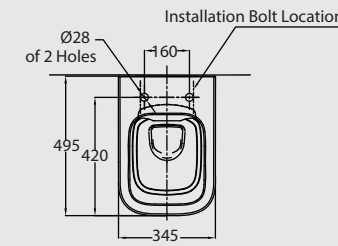

WATER SAVER: 4.5 LPF
WATER FEED: FLUSH VALVE WC (BACK INLET)

Infinity WC

WATER SAVER: 4.5 LPF
WATER FEED: FLUSH VALVE WC (BACK INLET)

PACKING SPECIFICATIONS

Model	Item Code	Description	Dimensions (mm)	Std Weight	No of pcs/ carton	No of cartons/ pallet	No of pcs/ pallet	Total weight/pallet
VERDI WC	121470265010020	VERDI Water Closet Wall Hung	345 x 495	20.30	1	12	12	275.00
INFINITY WC	121570265010020	INFINITY Water Closet Wall Hung	370 X 550	22.10	1	12	12	297.70