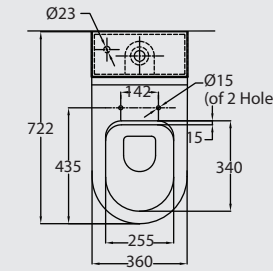

AVAILABLE COLORS

Off White

Technical Data

Magic WC (floor-mounted)

Water Saver: 3 LPF
Water Feed : Bottom
WC roughing-in : 25 cm

Spark WB (floor-mounted)

PACKING SPECIFICATIONS

Model	Item Code	Description	Dimensions (mm)	Std Weight	No of pcs/ carton	No of cartons/ pallet	No of pcs/ pallet	Total weight/pallet
MAGIC WC	121520267010010	MAGIC Water Closet - One Piece - Drain 25 cm	360 X 722	55.10	1	6	6	364.80
SPARK WB	121510133010030	SPARK Washbasin Floor Standing 55 cm	555 X 445	40.00	1	4	4	186.00