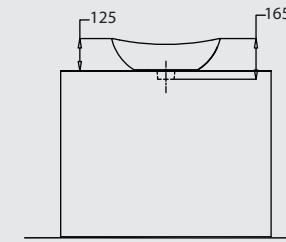

Technical Data

Type-F WB