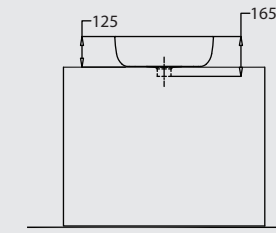

Technical Data

Type - C WB