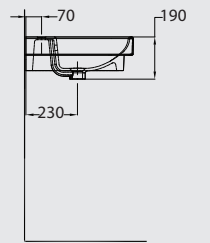

AVAILABLE COLORS

TYPE-A WB WHITE

TYPE-A WB MATT GREY

TYPE-A WB MATT BLACK

TYPE-A WB MATT WHITE

Type-A WB (wall-hung)

PACKING SPECIFICATIONS

Model	Item Code	Description	Dimensions (mm)	Std Weight	No of pcs/ carton	No of cartons/ pallet	No of pcs/ pallet	Total weight/pallet
TYPE-A WB	121230122200030	TYPE-A Washbasin Wall Hung 50 cm	495 X 450	25.50	1	4	4	293.00
	121230122160030	TYPE-A Washbasin Wall Hung 50 cm - Matt Grey						
	121230122400030	TYPE-A Washbasin Wall Hung 50 cm - Matt White						
	121230122220030	TYPE-A Washbasin Wall Hung 50 cm - Matt Black						

AVAILABLE COLORS

TYPE-B WB 48 CM.

TYPE-B WB 60 CM.

TYPE-B WB 80 CM.

Type-B WB 48 cm (wall-hung)

Type-B WB 60 cm (wall-hung)

Type-B WB 80 cm (wall-hung)

PACKING SPECIFICATIONS

Model	Item Code	Description	Dimensions (mm)	Std Weight	No of pcs/ carton	No of cartons/ pallet	No of pcs/ pallet	Total weight/pallet
TYPE-B WB	121240126010030	TYPE-B CounterTop Washbasin 48 cm	485 X 485	14.50	1	16	16	261.70
	121240120200030	TYPE-B CounterTop Washbasin 60 cm	600 X 480	17.85	1	12	12	243.90
	121240124200030	TYPE-B CounterTop Washbasin 80 cm	805 X 480	25.50	1	12	12	309.30