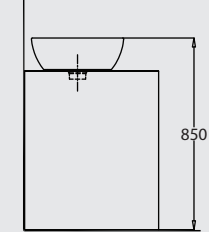

Technical Data

Type - C WB

Type - D WB

Type - E WB

PACKING SPECIFICATIONS

Model	Item Code	Description	Dimensions (mm)	Std Weight	No of pcs/ carton	No of cartons/ pallet	No of pcs/ pallet	Total weight/pallet
TYPE-C WB	121250119010030	TYPE-C CounterTop Washbasin 41 cm	415 X 325	7.21	1	20	20	176.20
TYPE-D WB	121260118010030	TYPE-D CounterTop Washbasin 40 cm	400 X 400	7.00	1	20	20	172.00
TYPE-E WB	121270127010030	TYPE-E CounterTop Washbasin 36 cm	360 X 360	8.30	1	20	20	198.00

AVAILABLE COLORS

White