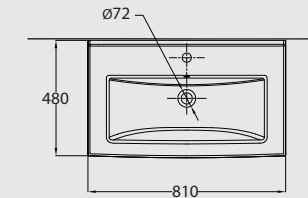

Technical Data

Type-F WB

Type-H WB

Type-I WB

PACKING SPECIFICATIONS

Model	Item Code	Description	Dimensions (mm)	Std Weight	No of pcs/ carton	No of cartons/ pallet	No of pcs/ pallet	Total weight/pallet
TYPE-F WB	121290128200010	TYPE-F CounterTop Washbasin 44 cm	440 X 345	8.30	1	20	20	198.00
TYPE-H WB	121320124200030	TYPE-H Drop-in Washbasin 80 cm	810 X 480	18.60	1	12	12	252.90
TYPE-I WB	121330111010030	TYPE-I Under-Counter Washbasin 60 cm	600 X 450	10.70	1	12	12	158.10

AVAILABLE COLORS

White

Off White