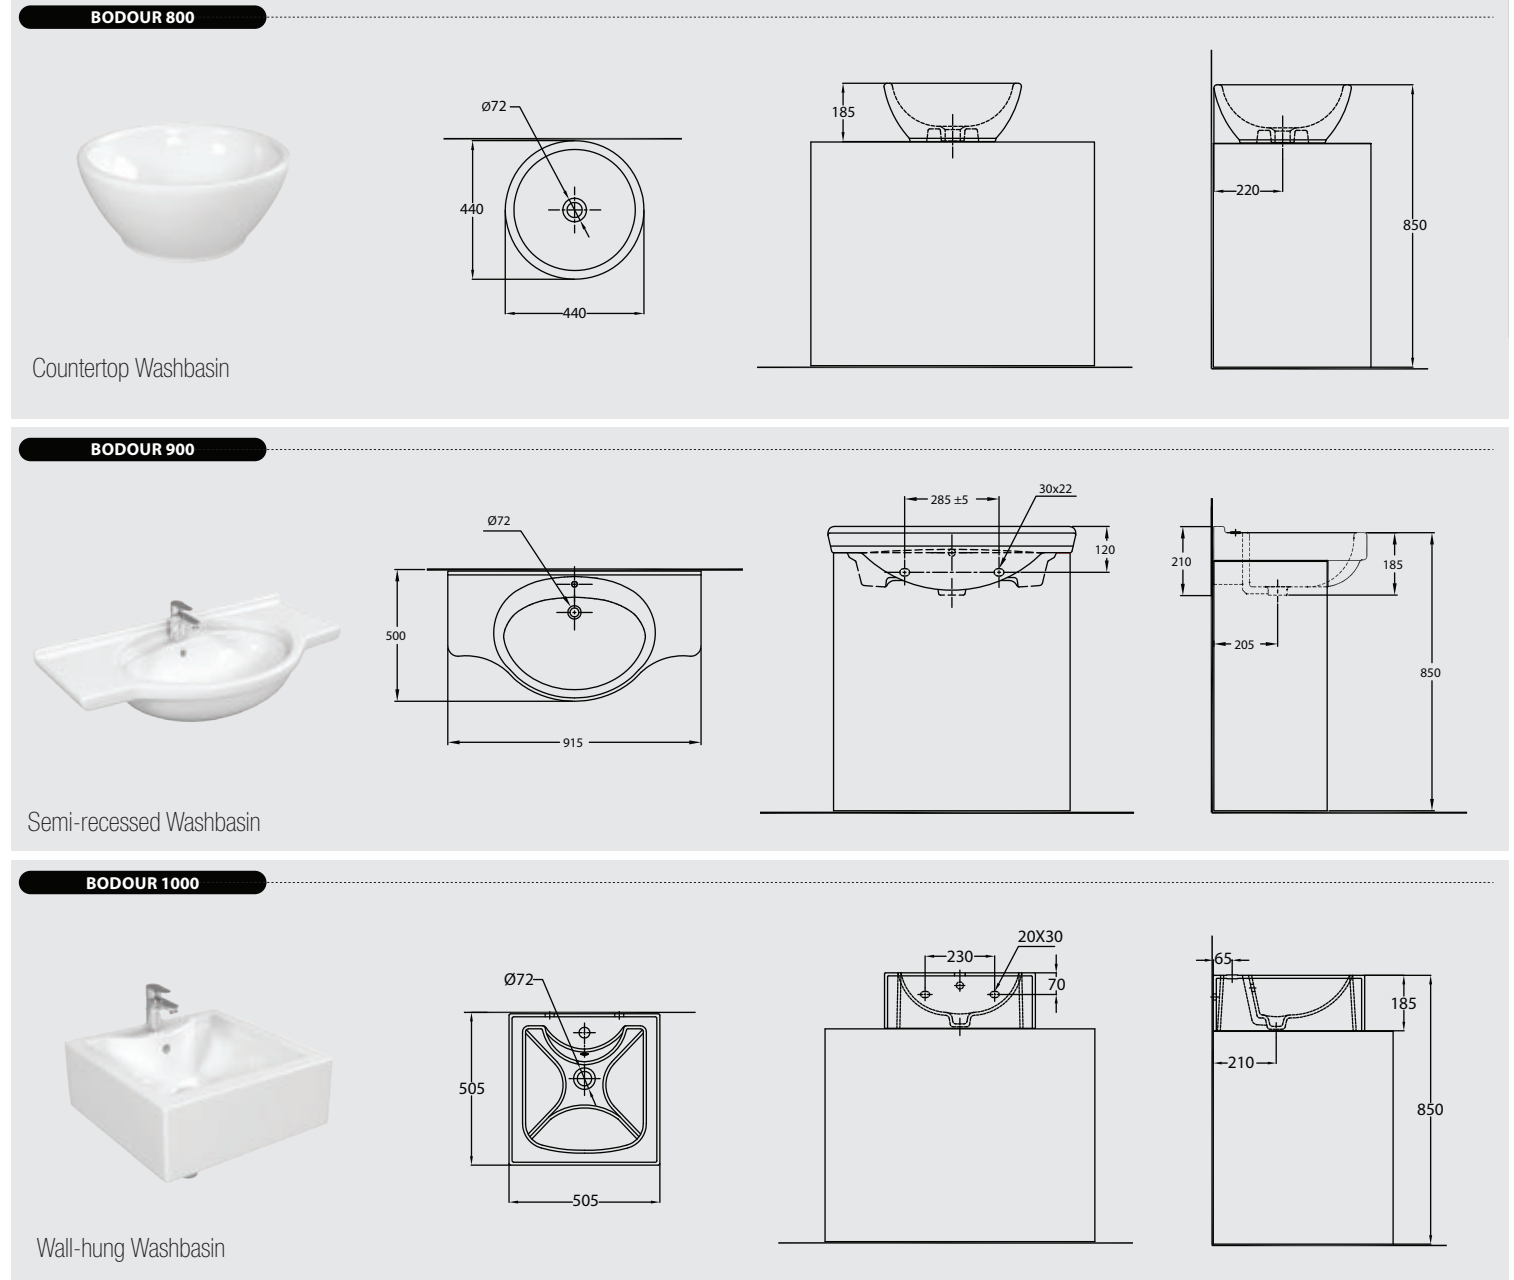

CORNER WB

Half pedestal WB

YAQOUT 200 WB

Wall-hung corner WB

PACKING SPECIFICATIONS

Model	Item Code	Description	Dimensions (mm)	Std Weight	No of pcs/ carton	No of cartons/pallet	No of pcs/ pallet	Total weight/pallet
NOOR	120690105010020	Noor Washbasin Wall Hung (to use with half pedestal) 60 cm	605 X 450	15.37	1	18	18	306.86
	120690503010010	Noor Half Pedestal	-	8.60	2	15	30	285.20
CORNER	120000810010010	CORNER Washbasin Wall Hung 40 cm	400 x 400	9.60	1	28	28	306.60
YAQOUT	121150122010030	YAQOUT 200 Washbasin Wall Hung one piece 60 cm	610 X 505	25.10	1	12	12	330.20

AVAILABLE COLORS

- Bodour 200 White
- Bodour 300 Bodour 400 Off White

BODOUR 800

BODOUR 900

BODOUR 1000

PACKING SPECIFICATIONS

Model	Item Code	Description	Dimensions (mm)	Std Weight	No of pcs/ carton	No of cartons/pallet	No of pcs/ pallet	Total weight/pallet
BODOUR	120590118200010	BODOUR 800 CounterTop Washbasin 44 cm	440 x 440	11.00	1	18	18	228.20
	120850120200030	BODOUR 900 Semi-Recessed 91 cm	915 x 500	26.30	1	12	12	345.80
	120180119200030	BODOUR 1000 CounterTop Washbasin 50 cm	505 X 505	21.50	1	15	15	352.20