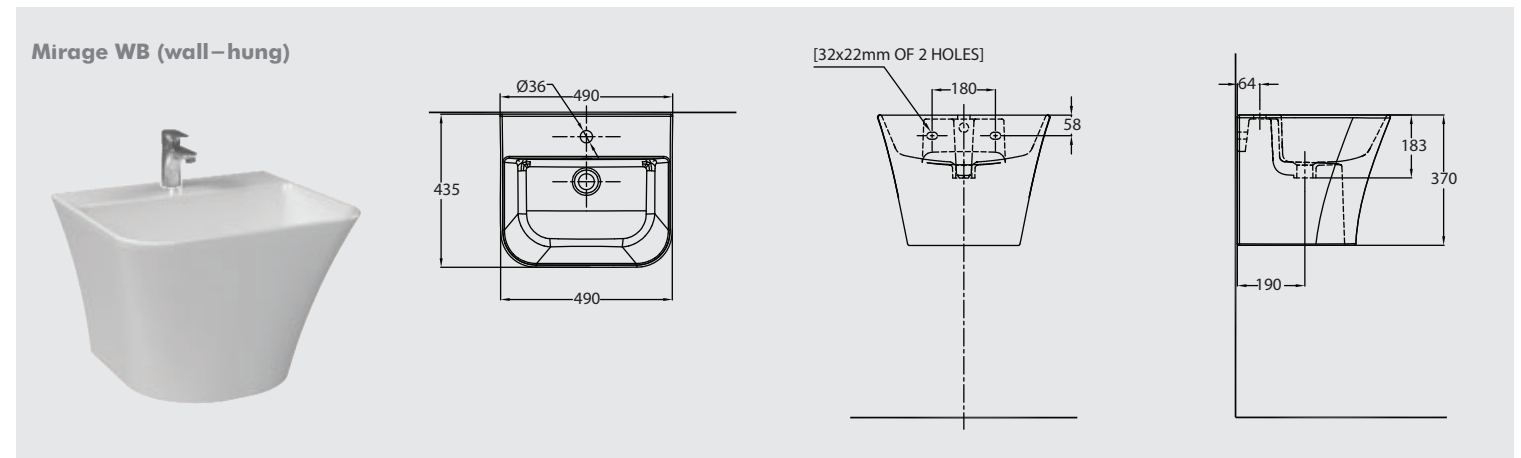

 AVAILABLE COLORS

White

MIRAGE WB WHITE

MIRAGE WB MATT GREY

MIRAGE WB MATT BLACK

MIRAGE WB MATT WHITE

PACKING SPECIFICATIONS

Model	Item Code	Description	Dimensions (mm)	Std Weight	No of pcs/ carton	No of cartons/ pallet	No of pcs/ pallet	Total weight/pallet
MIRAGE WB	121490131010020	MIRAGE Washbasin Wall Hung 49 cm	490 X 435	22.00	1	12	12	293.00
	121490131400020	MIRAGE Washbasin Wall Hung 49 cm - Matt White						
	121490131160020	MIRAGE Washbasin Wall Hung 49 cm - Matt Grey						
	121490131220020	MIRAGE Washbasin Wall Hung 49 cm - Matt Black						

AVAILABLE COLORS

TYPE-B WB 48 CM.

TYPE-B WB 60 CM.

TYPE-B WB 80 CM.

Type-B WB 48 cm (wall-hung)

Type-B WB 60 cm (wall-hung)

Type-B WB 80 cm (wall-hung)

PACKING SPECIFICATIONS