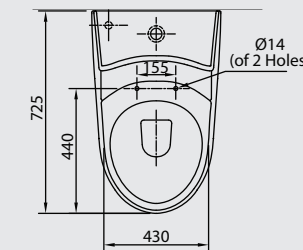

Model	Item Code	Description	Dimensions (mm)	Std Weight	No of pcs/ carton	No of cartons/pallet	No of pcs/ pallet	Total weight/pallet
PARIS	121210251010010	Paris Water Closet - One Piece - Drain 25 cm	370 X 700	42.30	1	6	6	282.20
	121210252010010	Paris Water Closet - One Piece - Drain 30 cm	370 X 700	42.60	1	6	6	282.20

CADY WC

WATER SAVER: 3 LPF
WATER FEED: BOTTOM
WC ROUGHING-IN: 25.0 CM

TOPAZ WC

WATER SAVER: 3 LPF
WATER FEED: BOTTOM
WC ROUGHING-IN: 30 CM

PACKING SPECIFICATIONS

Model	Item Code	Description	Dimensions (mm)	Std Weight	No of pcs/ carton	No of cartons/pallet	No of pcs/ pallet	Total weight/pallet
CADY	121200248010010	CADY Water Closet - One Piece - Drain 25 cm	365 X 695	38.30	1	9	9	378.90
TOPAZ	1212002480100	Topaz Water Closet - One Piece - Drain 30 cm	430 X 725	42.61	1	4	4	196.24