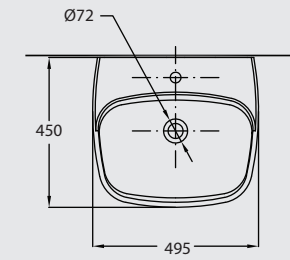

 PACKING SPECIFICATIONS

Model	Item Code	Description	Dimensions (mm)	Std Weight	No of pcs/ carton	No of cartons/ pallet	No of pcs/ pallet	Total weight/pallet
LOUVRE WB	121480131010020	LOUVRE Washbasin Wall Hung 55 cm	550 X 427	25.50	1	12	12	275.00

 AVAILABLE COLORS

White

MIRAGE WB WHITE

MIRAGE WB MATT GREY

MIRAGE WB MATT BLACK

MIRAGE WB MATT WHITE

PACKING SPECIFICATIONS

Model	Item Code	Description	Dimensions (mm)	Std Weight	No of pcs/ carton	No of cartons/ pallet	No of pcs/ pallet	Total weight/pallet
MIRAGE WB	121490131010020	MIRAGE Washbasin Wall Hung 49 cm	490 X 435	22.00	1	12	12	293.00
	121490131400020	MIRAGE Washbasin Wall Hung 49 cm - Matt White						
	121490131160020	MIRAGE Washbasin Wall Hung 49 cm - Matt Grey						
	121490131220020	MIRAGE Washbasin Wall Hung 49 cm - Matt Black						

AVAILABLE COLORS

TYPE-A WB WHITE

TYPE-A WB MATT GREY

TYPE-A WB MATT BLACK

TYPE-A WB MATT WHITE

Type-A WB (wall-hung)

PACKING SPECIFICATIONS

Model	Item Code	Description	Dimensions (mm)	Std Weight	No of pcs/ carton	No of cartons/ pallet	No of pcs/ pallet	Total weight/pallet
TYPE-A WB	121230122200030	TYPE-A Washbasin Wall Hung 50 cm	495 X 450	25.50	1	4	4	293.00
	121230122160030	TYPE-A Washbasin Wall Hung 50 cm - Matt Grey						
	121230122400030	TYPE-A Washbasin Wall Hung 50 cm - Matt White						
	121230122220030	TYPE-A Washbasin Wall Hung 50 cm - Matt Black						

AVAILABLE COLORS

TYPE-B WB 48 CM.

TYPE-B WB 60 CM.

TYPE-B WB 80 CM.

Type-B WB 48 cm (wall-hung)

Type-B WB 60 cm (wall-hung)

Type-B WB 80 cm (wall-hung)

PACKING SPECIFICATIONS