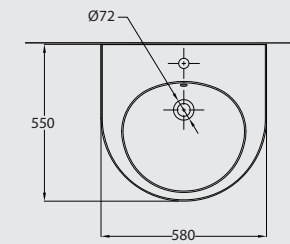

Type-J WB

Type-J Pedestal

Type-K WB

PACKING SPECIFICATIONS

Model	Item Code	Description	Dimensions (mm)	Std Weight	No of pcs/ carton	No of cartons/ pallet	No of pcs/ pallet	Total weight/pallet
TYPE-J WB	121340105200030	TYPE-J Washbasin Wall Hung (to use with half pedestal) 58 cm	580 x 550	15.30	1	14	14	243.90
	121340503200010	TYPE-J Half Pedestal	--	10.25	2	12	24	273.50
TYPE-K WB	121440126200030	TYPE-K CounterTop Washbasin 48 cm	805 X 480	13.75	1	16	16	249.70

AVAILABLE COLORS

Off White