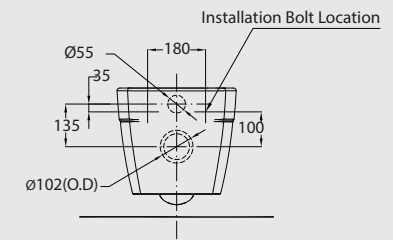

Water Saver: 4.5 LPF
Water Feed : Flush valve WC (back inlet)

WB (wall-hung)

PACKING SPECIFICATIONS

Model	Item Code	Description	Dimensions (mm)	Std Weight	No of pcs/ carton	No of cartons/ pallet	No of pcs/ pallet	Total weight/ pallet
MODEL-A	121350243200020	MODEL-A Water Closet Wall Hung	370 X 490	42.30	1	6	6	282.20
	121350122200030	MODEL-A Washbasin Wall Hung 55 cm	545 X 445	28.10	1	12	12	366.20