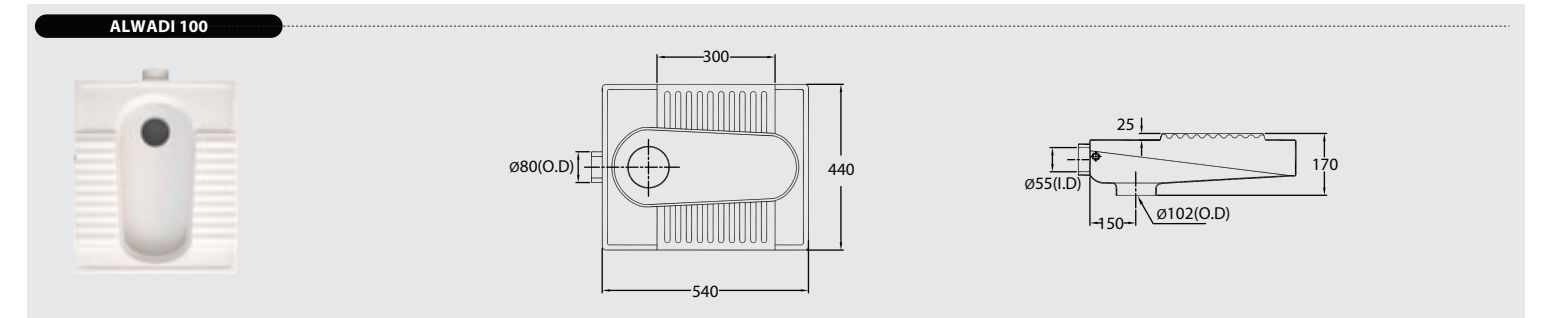

PACKING SPECIFICATIONS

Model	Item Code	Description	Dimensions (mm)	Std Weight	No of pcs/ carton	No of cartons/pallet	No of pcs/ pallet	Total weight/pallet
ALWADI	120470201010020	ALWADI 100 Eastern Water Closet	440 X 540	13.60	2	15	30	437.75
	120480201010020	ALWADI 150 Eastern Water Closet	410 X 500	11.65	2	24	48	600.20
	120520220010020	ALWADI 500 Eastern Water Closet	507 X 600	15.43	2	10	20	337.80
	120950220010010	ALWADI 700 Eastern Water Closet	405 X 555	12.10	2	10	20	269.00

SUITABLE PRODUCTS

Model	Type	Item Code	Description
ALWADI 100, 150, 500, 700	Flush Valve SET	130170530015200	Sloan Flush Valve GEM2 137-1,6 for Estern WC
		130270710017800	Elbow Pipe Connection 36"x1.50" for Sloan F.V. ROYAL & GEM2
	Flush Valve SET	130170530035200	Sloan Flush Valve ROYAL 137-1,6 for Estern WC
		130270710017800	Elbow Pipe Connection 36"x1.50" for Sloan F.V. ROYAL & GEM2
	Flush tank	180081400401000	SHALLAL 3000 WT 1/2 Inch

AVAILABLE COLORS

White