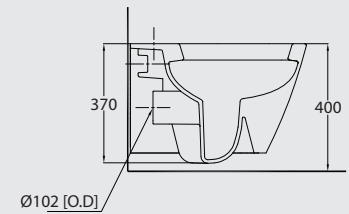

AVAILABLE COLORS

Off White

Technical Data

WC (wall-hung)

Water Saver: 3 LPF
Water Feed : Flush valve WC back inlet)

WB (wall-hung)

PACKING SPECIFICATIONS

Model	Item Code	Description	Dimensions (mm)	Std Weight	No of pcs/ carton	No of cartons/ pallet	No of pcs/ pallet	Total weight/ pallet
MODEL-B	121360265200010	MODEL-B Water Closet Wall Hung	370 X 545	24.50	1	12	12	326.50
	121360123200030	MODEL-B Washbasin Wall Hung 62 cm	14.35	1	14	14	232.90	366.20