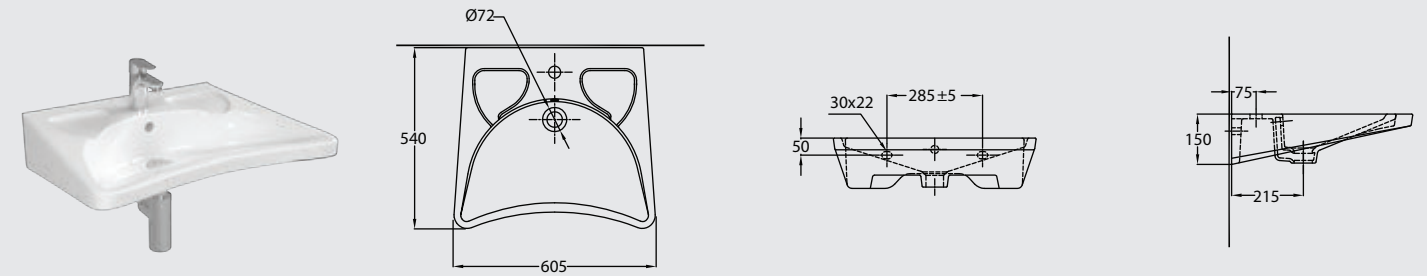

WASHBASIN

WATER CLOSET

WATER SAVER: 3 LPF
WATER FEED: BOTTOM
WC ROUGHING-IN: 27 CM

PACKING SPECIFICATIONS

Model	Item Code	Description	Dimensions (mm)	Std Weight	No of pcs/ carton	No of cartons/pallet	No of pcs/ pallet	Total weight/pallet
SPECIAL NEED	121090246010010	Special Needs Water Closet - One Piece - Drain 27 cm	380 X 720	46.50	1	6	6	311.00
	120000807010010	Special Needs Washbasin Wall Hung 60 cm	605 X 540	16.50	1	21	21	377.30

SPARE PARTS

Model	Type	Item Code	Description
SPECIAL NEED	SPARE PART	130140410090000	Dual Flush Mechanism
		180011102301000	SC1 SEAT COVER SOFT CLOSING

AVAILABLE COLORS

White