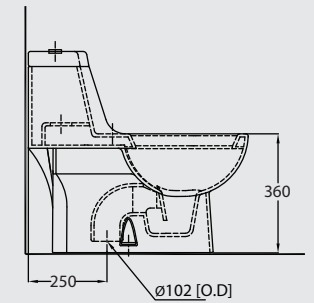

Model	Item Code	Description	Dimensions (mm)	Std Weight	No of pcs/ carton	No of cartons/pallet	No of pcs/ pallet	Total weight/pallet
PARIS	121210251010010	Paris Water Closet - One Piece - Drain 25 cm	370 X 700	42.30	1	6	6	282.20
	121210252010010	Paris Water Closet - One Piece - Drain 30 cm	370 X 700	42.60	1	6	6	282.20

CADY WC

WATER SAVER: 3 LPF
WATER FEED: BOTTOM
WC ROUGHING-IN: 25.0 CM

TOPAZ WC

WATER SAVER: 3 LPF
WATER FEED: BOTTOM
WC ROUGHING-IN: 30 CM

PACKING SPECIFICATIONS

Model	Item Code	Description	Dimensions (mm)	Std Weight	No of pcs/ carton	No of cartons/pallet	No of pcs/ pallet	Total weight/pallet
CADY	121200248010010	CADY Water Closet - One Piece - Drain 25 cm	365 X 695	38.30	1	9	9	378.90
TOPAZ	1212002480100	Topaz Water Closet - One Piece - Drain 30 cm	430 X 725	42.61	1	4	4	196.24