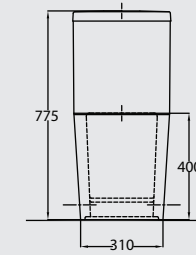

AVAILABLE COLORS

Off White

Technical Data

Magic WC (floor-mounted)

Water Saver: 3 LPF
Water Feed : Bottom
WC roughing-in : 25 cm

Spark WB (floor-mounted)

PACKING SPECIFICATIONS

Model	Item Code	Description	Dimensions (mm)	Std Weight	No of pcs/ carton	No of cartons/ pallet	No of pcs/ pallet	Total weight/pallet
MAGIC WC	121520267010010	MAGIC Water Closet - One Piece - Drain 25 cm	360 X 722	55.10	1	6	6	364.80
SPARK WB	121510133010030	SPARK Washbasin Floor Standing 55 cm	555 X 445	40.00	1	4	4	186.00