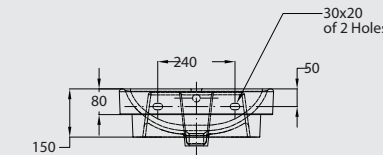

PACKING SPECIFICATIONS

Model	Item Code	Description	Dimensions (mm)	Std Weight	No of pcs/ carton	No of cartons/ pallet	No of pcs/ pallet	Total weight/pallet
TYPE-J WB	121340105200030	TYPE-J Washbasin Wall Hung (to use with half pedestal) 58 cm	580 x 550	15.30	1	14	14	243.90
	121340503200010	TYPE-J Half Pedestal	--	10.25	2	12	24	273.50
TYPE-K WB	121440126200030	TYPE-K CounterTop Washbasin 48 cm	805 X 480	13.75	1	16	16	249.70