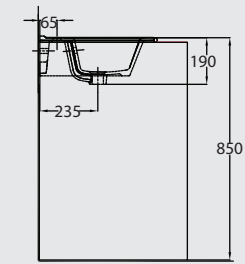

Technical Data

Type-F WB

Type-H WB

Type-I WB

PACKING SPECIFICATIONS

Model	Item Code	Description	Dimensions (mm)	Std Weight	No of pcs/ carton	No of cartons/ pallet	No of pcs/ pallet	Total weight/pallet
TYPE-F WB	121290128200010	TYPE-F CounterTop Washbasin 44 cm	440 X 345	8.30	1	20	20	198.00
TYPE-H WB	121320124200030	TYPE-H Drop-in Washbasin 80 cm	810 X 480	18.60	1	12	12	252.90
TYPE-I WB	121330111010030	TYPE-I Under-Counter Washbasin 60 cm	600 X 450	10.70	1	12	12	158.10

AVAILABLE COLORS

White

Off White