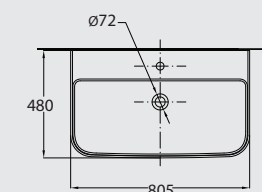

AVAILABLE COLORS

TYPE-A WB WHITE

TYPE-A WB MATT GREY

TYPE-A WB MATT BLACK

TYPE-A WB MATT WHITE

Type-A WB (wall-hung)

PACKING SPECIFICATIONS

Model	Item Code	Description	Dimensions (mm)	Std Weight	No of pcs/ carton	No of cartons/ pallet	No of pcs/ pallet	Total weight/pallet
TYPE-A WB	121230122200030	TYPE-A Washbasin Wall Hung 50 cm	495 X 450	25.50	1	4	4	293.00
	121230122160030	TYPE-A Washbasin Wall Hung 50 cm - Matt Grey						
	121230122400030	TYPE-A Washbasin Wall Hung 50 cm - Matt White						
	121230122220030	TYPE-A Washbasin Wall Hung 50 cm - Matt Black						

AVAILABLE COLORS

TYPE-B WB 48 CM.

TYPE-B WB 60 CM.

TYPE-B WB 80 CM.

Type-B WB 48 cm (wall-hung)

Type-B WB 60 cm (wall-hung)

Type-B WB 80 cm (wall-hung)

PACKING SPECIFICATIONS

Model	Item Code	Description	Dimensions (mm)	Std Weight	No of pcs/ carton	No of cartons/ pallet	No of pcs/ pallet	Total weight/pallet
TYPE-B WB	121240126010030	TYPE-B CounterTop Washbasin 48 cm	485 X 485	14.50	1	16	16	261.70
	121240120200030	TYPE-B CounterTop Washbasin 60 cm	600 X 480	17.85	1	12	12	243.90
	121240124200030	TYPE-B CounterTop Washbasin 80 cm	805 X 480	25.50	1	12	12	309.30