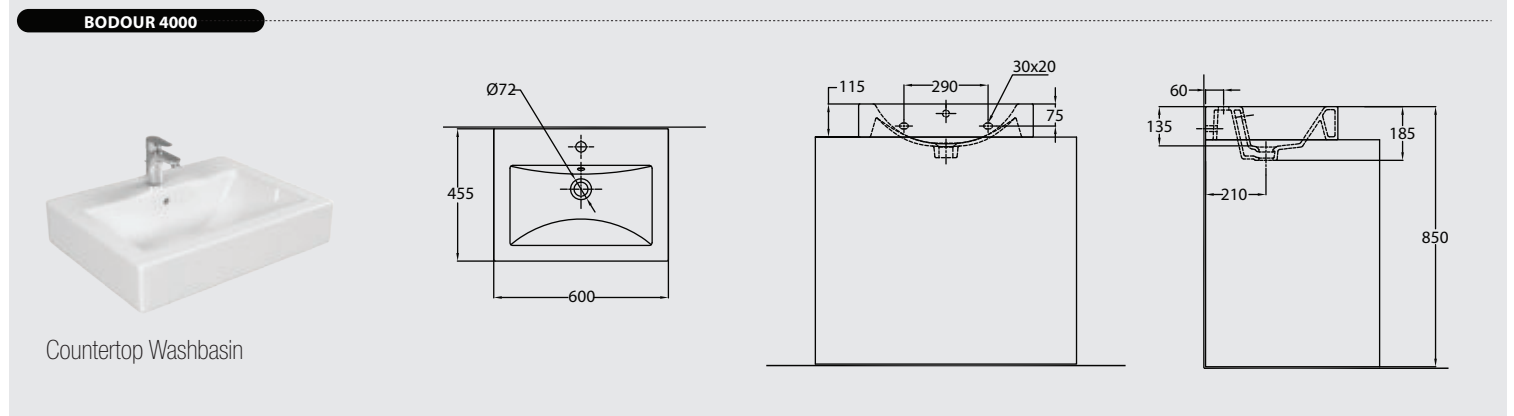

PACKING SPECIFICATIONS

Model	Item Code	Description	Dimensions (mm)	Std Weight	No of pcs/ carton	No of cartons/pallet	No of pcs/ pallet	Total weight/pallet
BODOUR	121000118010030	BODOUR 3000 Wall Hung Washbasin 75 cm	750 x 505	19.67	1	12	12	266.24
	121010119010030	BODOUR 4000 CounterTop Washbasin 60 cm	600 x 455	15.85	1	18	18	318.10
	121020121200030	BODOUR 5000 CounterTop Double Washbasin 122 cm	1220 X 485	36.08	1	8	8	309.84

AVAILABLE COLORS

- Bodour 3000
  Bodour 4000
  White
- Bodour 5000
  Off White