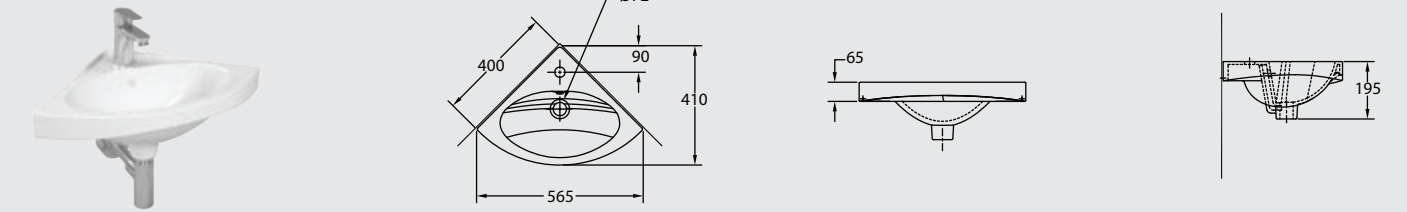

CORNER WB

Half pedestal WB

YAQOUT 200 WB

Wall-hung corner WB

PACKING SPECIFICATIONS

Model	Item Code	Description	Dimensions (mm)	Std Weight	No of pcs/ carton	No of cartons/pallet	No of pcs/ pallet	Total weight/pallet
NOOR	120690105010020	Noor Washbasin Wall Hung (to use with half pedestal) 60 cm	605 X 450	15.37	1	18	18	306.86
	120690503010010	Noor Half Pedestal	-	8.60	2	15	30	285.20
CORNER	120000810010010	CORNER Washbasin Wall Hung 40 cm	400 x 400	9.60	1	28	28	306.60
YAQOUT	121150122010030	YAQOUT 200 Washbasin Wall Hung one piece 60 cm	610 X 505	25.10	1	12	12	330.20