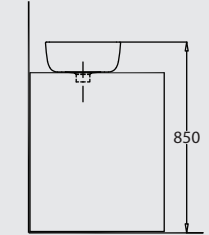

Technical Data

Type - C WB