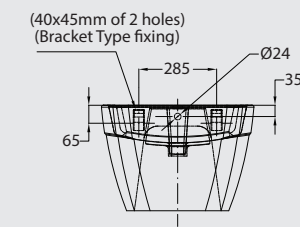

Water Saver: 4.5 LPF
Water Feed : Flush valve WC (back inlet)

WB (wall-hung)

PACKING SPECIFICATIONS

Model	Item Code	Description	Dimensions (mm)	Std Weight	No of pcs/ carton	No of cartons/ pallet	No of pcs/ pallet	Total weight/ pallet
MODEL-A	121350243200020	MODEL-A Water Closet Wall Hung	370 X 490	42.30	1	6	6	282.20
	121350122200030	MODEL-A Washbasin Wall Hung 55 cm	545 X 445	28.10	1	12	12	366.20