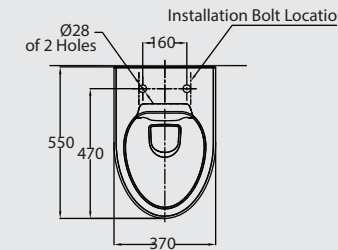

WATER SAVER: 4.5 LPF
WATER FEED: FLUSH VALVE WC (BACK INLET)

Infinity WC

WATER SAVER: 4.5 LPF
WATER FEED: FLUSH VALVE WC (BACK INLET)

PACKING SPECIFICATIONS

Model	Item Code	Description	Dimensions (mm)	Std Weight	No of pcs/ carton	No of cartons/ pallet	No of pcs/ pallet	Total weight/pallet
VERDI WC	121470265010020	VERDI Water Closet Wall Hung	345 x 495	20.30	1	12	12	275.00
INFINITY WC	121570265010020	INFINITY Water Closet Wall Hung	370 X 550	22.10	1	12	12	297.70