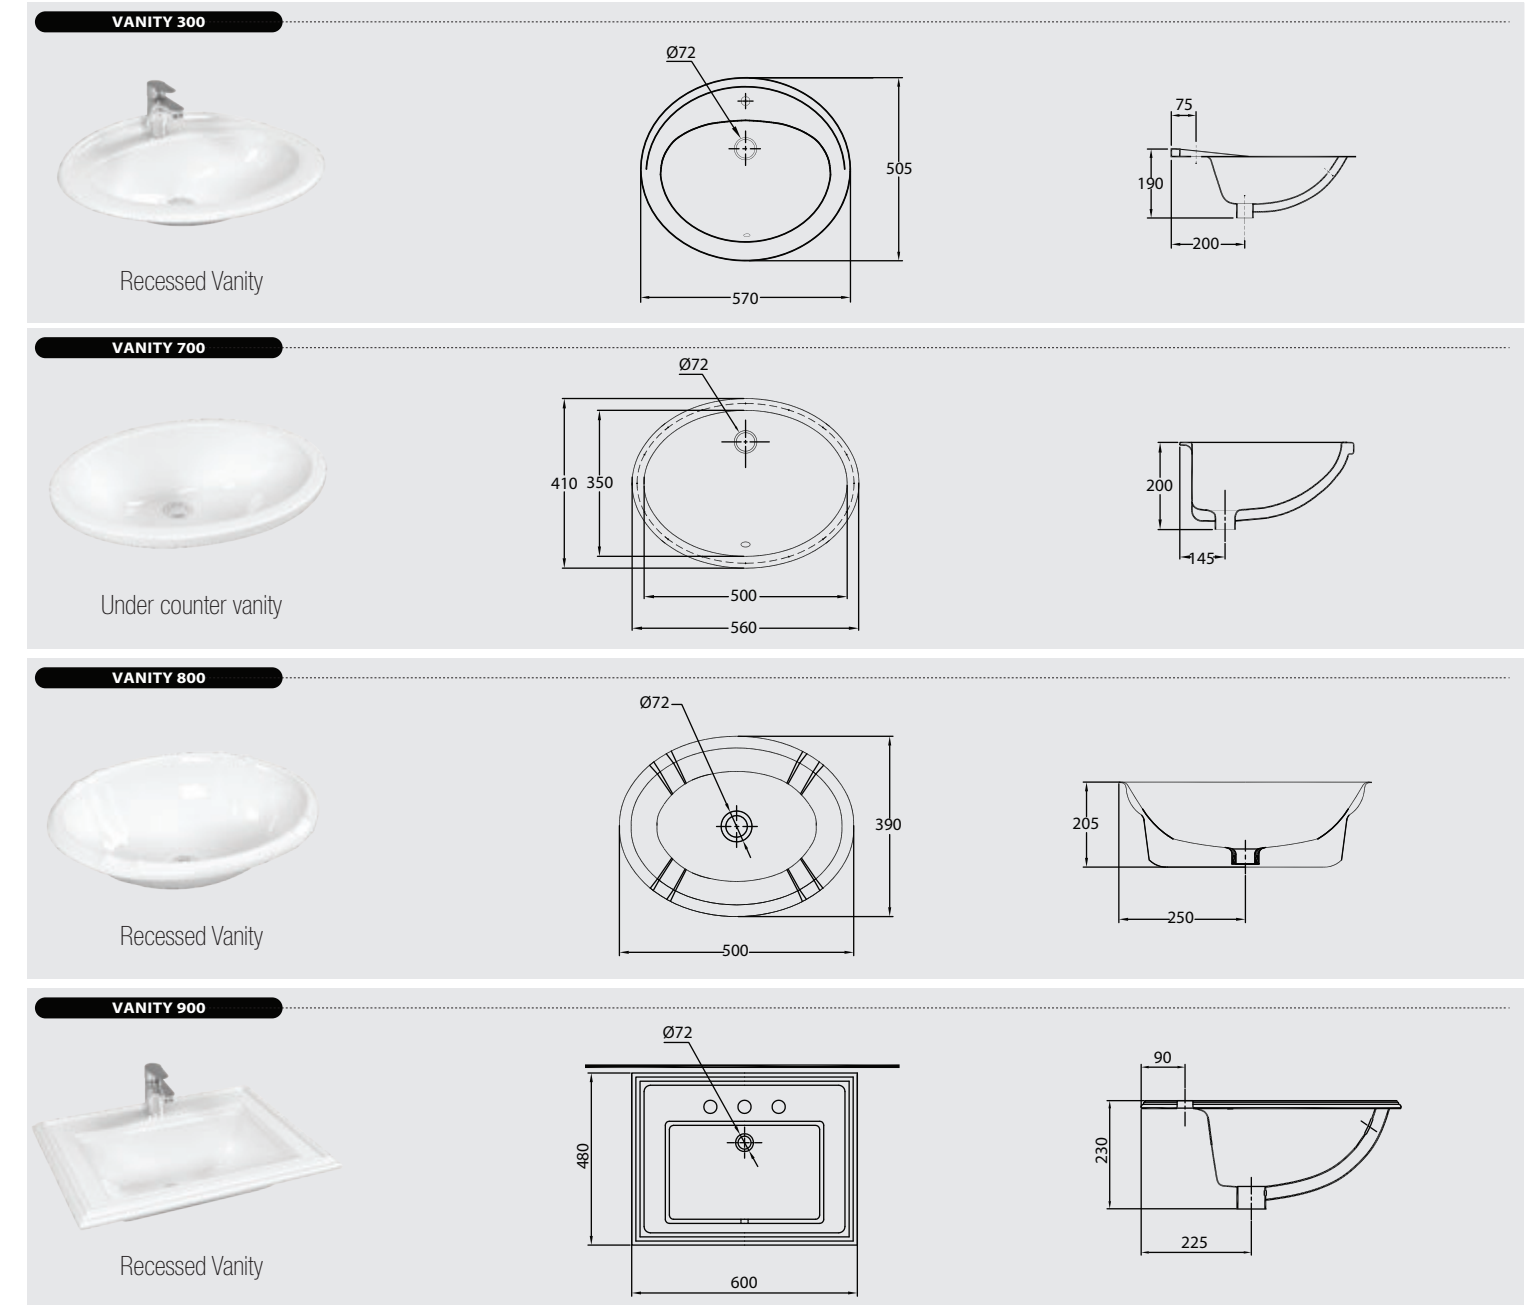

PACKING SPECIFICATIONS

Model	Item Code	Description	Dimensions (mm)	Std Weight	No of pcs/ carton	No of cartons/pallet	No of pcs/ pallet	Total weight/pallet
VANITY	120290110010020	VANITY 300 Drop-in Washbasin 57 cm	570 x 505	8.70	1	18	18	186.80
	120730111010020	VANITY 700 Under-Counter Washbasin 56 cm	560 x 410	6.93	1	28	28	231.84
	120750116010010	VANITY 800 Drop-in Washbasin 50 cm	500 X 390	10.70	1	28	28	337.40
	120860110200030	VANITY 900 Drop-in Washbasin 60 cm	600 X 480	13.60	1	18	18	275.00

AVAILABLE COLORS