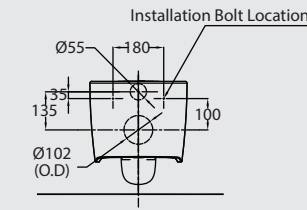

WATER SAVER: 4.5 LPF
WATER FEED: FLUSH VALVE WC (BACK INLET)

Infinity WC

WATER SAVER: 4.5 LPF
WATER FEED: FLUSH VALVE WC (BACK INLET)

PACKING SPECIFICATIONS

Model	Item Code	Description	Dimensions (mm)	Std Weight	No of pcs/ carton	No of cartons/ pallet	No of pcs/ pallet	Total weight/pallet
VERDI WC	121470265010020	VERDI Water Closet Wall Hung	345 x 495	20.30	1	12	12	275.00
INFINITY WC	121570265010020	INFINITY Water Closet Wall Hung	370 X 550	22.10	1	12	12	297.70