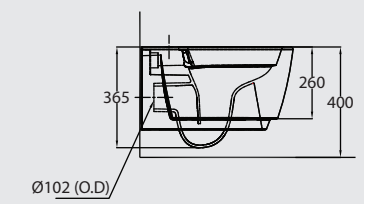

Infinity WC

WATER SAVER: 4.5 LPF
WATER FEED: FLUSH VALVE WC (BACK INLET)

PACKING SPECIFICATIONS

Model	Item Code	Description	Dimensions (mm)	Std Weight	No of pcs/ carton	No of cartons/ pallet	No of pcs/ pallet	Total weight/pallet
VERDI WC	121470265010020	VERDI Water Closet Wall Hung	345 x 495	20.30	1	12	12	275.00
INFINITY WC	121570265010020	INFINITY Water Closet Wall Hung	370 X 550	22.10	1	12	12	297.70

SUITABLE PRODUCTS

Model	Type	Item Code	Description
Verdi and Infinity WC	Concealed tank	180142300101000	SCC CONCEALED CISTERN Rectangle Cover
		180142300201000	SCC CONCEALED CISTERN Round cover
		130120150050000	Grohe Concealed Dual Flush Cistern half support
		130120150060000	Grohe Concealed Dual Flush Cistern Full support
	Flush Valve SET	130120150060000	Grohe Concealed Flush Valve
		130390150010000	Grohe Cover Plate for concealed flush valve

SPARE PARTS

Model	Type	Item Code	Description
Verdi	Concealed tank	180091102101000	SC9 INFINITY SEAT COVER SOFT CLOSING
Infinity	Flush Valve SET	180010102101000	SC10 VERDI SEAT COVER SOFT CLOSING

AVAILABLE COLORS