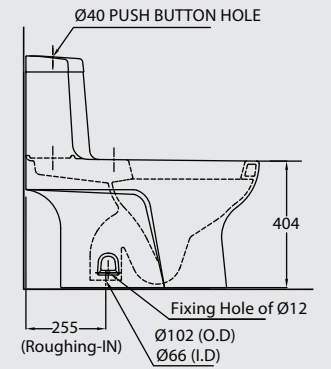

AVAILABLE COLORS

Water Closets

DREAM WC

SKY WC

DREAM WC

WATER SAVER: 3 LPF / 4.5 LPF
WATER FEED: BOTTOM
WC ROUGHING-IN: 25.5 CM

SKY WC

WATER SAVER: 3 LPF / 4.5 LPF
WATER FEED: BOTTOM
WC ROUGHING-IN: 25.5 CM