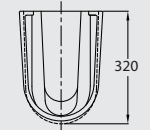

Type-J Pedestal