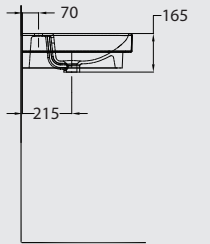

AVAILABLE COLORS

TYPE-A WB WHITE

TYPE-A WB MATT GREY

TYPE-A WB MATT BLACK

TYPE-A WB MATT WHITE

Type-A WB (wall-hung)

PACKING SPECIFICATIONS

Model	Item Code	Description	Dimensions (mm)	Std Weight	No of pcs/ carton	No of cartons/ pallet	No of pcs/ pallet	Total weight/pallet
TYPE-A WB	121230122200030	TYPE-A Washbasin Wall Hung 50 cm	495 X 450	25.50	1	4	4	293.00
	121230122160030	TYPE-A Washbasin Wall Hung 50 cm - Matt Grey						
	121230122400030	TYPE-A Washbasin Wall Hung 50 cm - Matt White						
	121230122220030	TYPE-A Washbasin Wall Hung 50 cm - Matt Black						

AVAILABLE COLORS

TYPE-B WB 48 CM.

TYPE-B WB 60 CM.

TYPE-B WB 80 CM.

Type-B WB 48 cm (wall-hung)

Type-B WB 60 cm (wall-hung)

Type-B WB 80 cm (wall-hung)

PACKING SPECIFICATIONS

Model	Item Code	Description	Dimensions (mm)	Std Weight	No of pcs/ carton	No of cartons/ pallet	No of pcs/ pallet	Total weight/pallet
TYPE-B WB	121240126010030	TYPE-B CounterTop Washbasin 48 cm	485 X 485	14.50	1	16	16	261.70
	121240120200030	TYPE-B CounterTop Washbasin 60 cm	600 X 480	17.85	1	12	12	243.90
	121240124200030	TYPE-B CounterTop Washbasin 80 cm	805 X 480	25.50	1	12	12	309.30