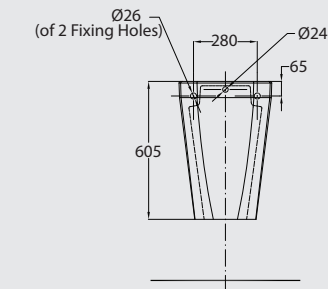

Water Saver: 3 LPF
Water Feed : Bottom
WC roughing-in : 25.5 cm

Crystal WB (wall-hung)

PACKING SPECIFICATIONS

Model	Item Code	Description	Dimensions (mm)	Std Weight	No of pcs/ carton	No of cartons/ pallet	No of pcs/ pallet	Total weight/ pallet
FANCY WC	121530267010010	FANCY Water Closet - One Piece - Drain 25 cm	350 X 710	53.50	1	6	6	355.20
CRYSTAL WB	121500131010030	CRYSTAL Washbasin Wall Hung 40 cm	405 X 445	26.30	1	12	12	344.60