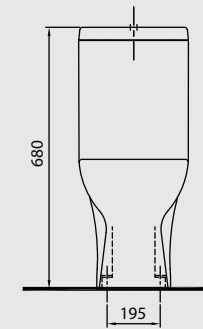

CORNER WB

Half pedestal WB

YAQOUT 200 WB

Wall-hung corner WB

PACKING SPECIFICATIONS

Model	Item Code	Description	Dimensions (mm)	Std Weight	No of pcs/ carton	No of cartons/pallet	No of pcs/ pallet	Total weight/pallet
NOOR	120690105010020	Noor Washbasin Wall Hung (to use with half pedestal) 60 cm	605 X 450	15.37	1	18	18	306.86
	120690503010010	Noor Half Pedestal	-	8.60	2	15	30	285.20
CORNER	120000810010010	CORNER Washbasin Wall Hung 40 cm	400 x 400	9.60	1	28	28	306.60
YAQOUT	121150122010030	YAQOUT 200 Washbasin Wall Hung one piece 60 cm	610 X 505	25.10	1	12	12	330.20

PACKING SPECIFICATIONS

Model	Item Code	Description	Dimensions (mm)	Std Weight	No of pcs/ carton	No of cartons/pallet	No of pcs/ pallet	Total weight/pallet
DREAM	121560251010010	Dream Water Closet - One Piece - Drain 25 cm	370 X 750	26.40	1	9	9	262.85
SKY	121550253010010	Sky Water Closet - One Piece - Drain 25 cm	370 X 745	38.30	1	9	9	378.90

AVAILABLE COLORS

White

WATER CLOSET (25 CM)

WATER SAVER: 3 LPF
WATER FEED: BOTTOM
WC ROUGHING-IN: 25.0 CM

WATER CLOSET (30 CM)

WATER SAVER: 3 LPF
WATER FEED: BOTTOM
WC ROUGHING-IN: 30.0 CM

PACKING SPECIFICATIONS

Model	Item Code	Description	Dimensions (mm)	Std Weight	No of pcs/ carton	No of cartons/pallet	No of pcs/ pallet	Total weight/pallet
PARIS	121210251010010	Paris Water Closet - One Piece - Drain 25 cm	370 X 700	42.30	1	6	6	282.20
	121210252010010	Paris Water Closet - One Piece - Drain 30 cm	370 X 700	42.60	1	6	6	282.20