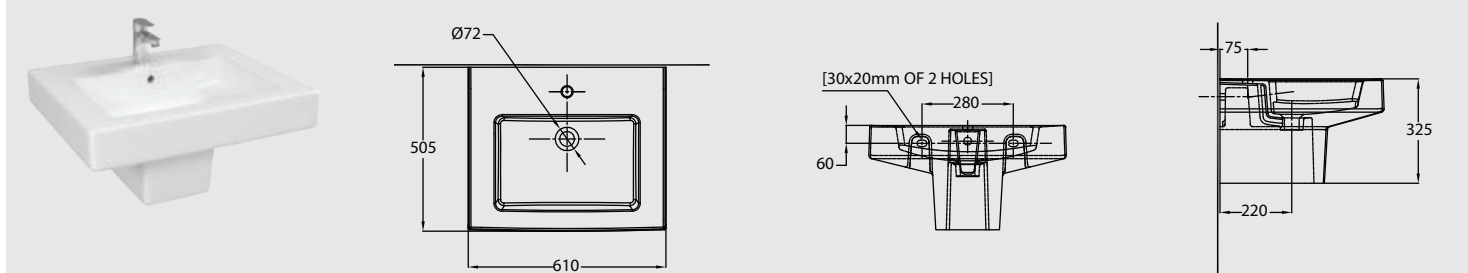

CORNER WB

Half pedestal WB

YAQOUT 200 WB

Wall-hung corner WB

PACKING SPECIFICATIONS

Model	Item Code	Description	Dimensions (mm)	Std Weight	No of pcs/ carton	No of cartons/pallet	No of pcs/ pallet	Total weight/pallet
NOOR	120690105010020	Noor Washbasin Wall Hung (to use with half pedestal) 60 cm	605 X 450	15.37	1	18	18	306.86
	120690503010010	Noor Half Pedestal	-	8.60	2	15	30	285.20
CORNER	120000810010010	CORNER Washbasin Wall Hung 40 cm	400 x 400	9.60	1	28	28	306.60
YAQOUT	121150122010030	YAQOUT 200 Washbasin Wall Hung one piece 60 cm	610 X 505	25.10	1	12	12	330.20