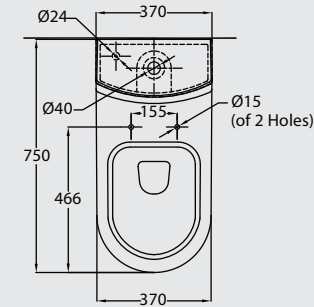

AVAILABLE COLORS

White

VANITY 300 WB

VANITY 700 WB

VANITY 800 WB

VANITY 900 WB

PACKING SPECIFICATIONS

Model	Item Code	Description	Dimensions (mm)	Std Weight	No of pcs/ carton	No of cartons/pallet	No of pcs/ pallet	Total weight/pallet
VANITY	120290110010020	VANITY 300 Drop-in Washbasin 57 cm	570 x 505	8.70	1	18	18	186.80
	120730111010020	VANITY 700 Under-Counter Washbasin 56 cm	560 x 410	6.93	1	28	28	231.84
	120750116010010	VANITY 800 Drop-in Washbasin 50 cm	500 X 390	10.70	1	28	28	337.40
	120860110200030	VANITY 900 Drop-in Washbasin 60 cm	600 X 480	13.60	1	18	18	275.00

AVAILABLE COLORS

Water Closets

DREAM WC

SKY WC

DREAM WC

WATER SAVER: 3 LPF / 4.5 LPF
WATER FEED: BOTTOM
WC ROUGHING-IN: 25.5 CM

SKY WC

WATER SAVER: 3 LPF / 4.5 LPF
WATER FEED: BOTTOM
WC ROUGHING-IN: 25.5 CM

PACKING SPECIFICATIONS

Model	Item Code	Description	Dimensions (mm)	Std Weight	No of pcs/ carton	No of cartons/pallet	No of pcs/ pallet	Total weight/pallet
DREAM	121560251010010	Dream Water Closet - One Piece - Drain 25 cm	370 X 750	26.40	1	9	9	262.85
SKY	121550253010010	Sky Water Closet - One Piece - Drain 25 cm	370 X 745	38.30	1	9	9	378.90