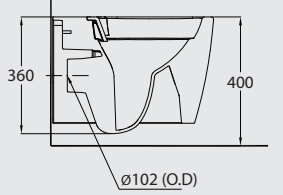

Water Saver: 4.5 LPF
Water Feed : Flush valve WC (back inlet)

WB (wall-hung)

PACKING SPECIFICATIONS

Model	Item Code	Description	Dimensions (mm)	Std Weight	No of pcs/ carton	No of cartons/ pallet	No of pcs/ pallet	Total weight/ pallet
MODEL-A	121350243200020	MODEL-A Water Closet Wall Hung	370 X 490	42.30	1	6	6	282.20
	121350122200030	MODEL-A Washbasin Wall Hung 55 cm	545 X 445	28.10	1	12	12	366.20