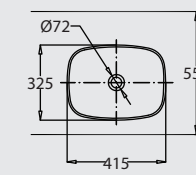

Technical Data

Type - C WB