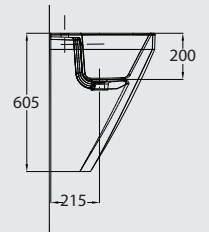

Water Saver: 3 LPF
Water Feed : Bottom
WC roughing-in : 25.5 cm

Crystal WB (wall-hung)

PACKING SPECIFICATIONS

Model	Item Code	Description	Dimensions (mm)	Std Weight	No of pcs/ carton	No of cartons/ pallet	No of pcs/ pallet	Total weight/ pallet
FANCY WC	121530267010010	FANCY Water Closet - One Piece - Drain 25 cm	350 X 710	53.50	1	6	6	355.20
CRYSTAL WB	121500131010030	CRYSTAL Washbasin Wall Hung 40 cm	405 X 445	26.30	1	12	12	344.60