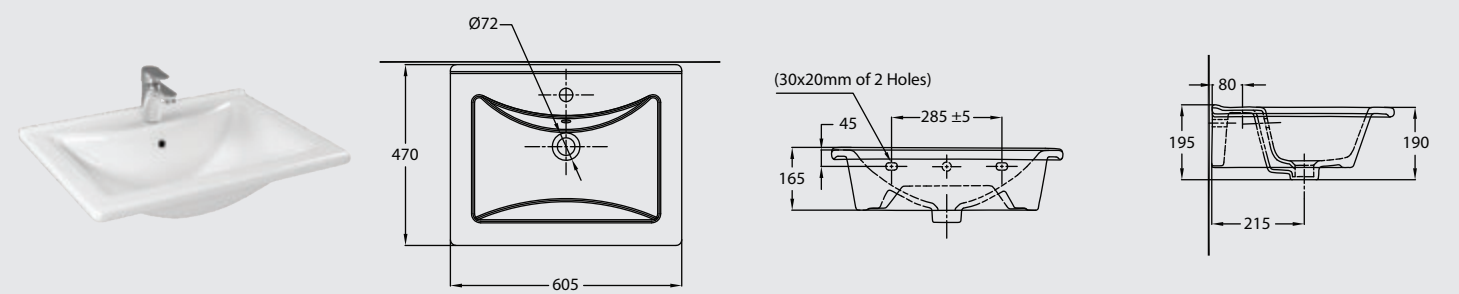

AVAILABLE COLORS

- Bodour 3000
Bodour 4000
White
- Bodour 5000
Off White

BODOUR 7000 (46 CM)

BODOUR 8000 (60 CM)

BODOUR 8000 (80 CM)

BODOUR 7000 (46 CM)

Semi-recessed Washbasin

BODOUR 8000 (60 CM)