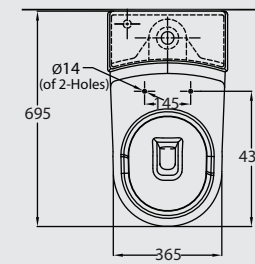

Technical Data

CADY WC

WATER SAVER: 3 LPF
WATER FEED: BOTTOM
WC ROUGHING-IN: 25.0 CM