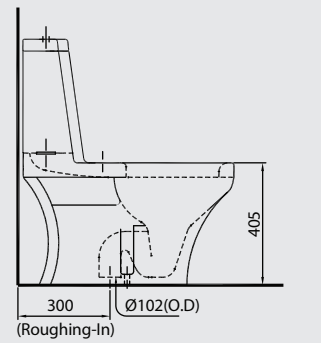

AVAILABLE COLORS

White

WATER CLOSET (25 CM)

WATER SAVER: 3 LPF
WATER FEED: BOTTOM
WC ROUGHING-IN: 25.0 CM

WATER CLOSET (30 CM)

WATER SAVER: 3 LPF
WATER FEED: BOTTOM
WC ROUGHING-IN: 30.0 CM

PACKING SPECIFICATIONS

Model	Item Code	Description	Dimensions (mm)	Std Weight	No of pcs/ carton	No of cartons/pallet	No of pcs/ pallet	Total weight/pallet
PARIS	121210251010010	Paris Water Closet - One Piece - Drain 25 cm	370 X 700	42.30	1	6	6	282.20
	121210252010010	Paris Water Closet - One Piece - Drain 30 cm	370 X 700	42.60	1	6	6	282.20