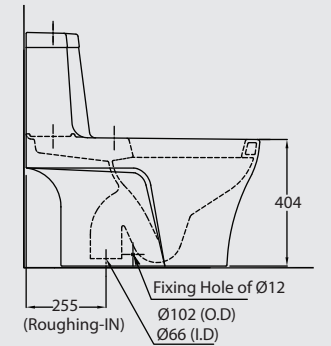

AVAILABLE COLORS

Water Closets

DREAM WC

SKY WC

DREAM WC

WATER SAVER: 3 LPF / 4.5 LPF
WATER FEED: BOTTOM
WC ROUGHING-IN: 25.5 CM

SKY WC

WATER SAVER: 3 LPF / 4.5 LPF
WATER FEED: BOTTOM
WC ROUGHING-IN: 25.5 CM