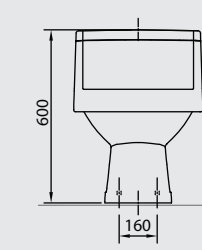

Model	Item Code	Description	Dimensions (mm)	Std Weight	No of pcs/ carton	No of cartons/pallet	No of pcs/ pallet	Total weight/pallet
PARIS	121210251010010	Paris Water Closet - One Piece - Drain 25 cm	370 X 700	42.30	1	6	6	282.20
	121210252010010	Paris Water Closet - One Piece - Drain 30 cm	370 X 700	42.60	1	6	6	282.20

CADY WC

WATER SAVER: 3 LPF
WATER FEED: BOTTOM
WC ROUGHING-IN: 25.0 CM

TOPAZ WC

WATER SAVER: 3 LPF
WATER FEED: BOTTOM
WC ROUGHING-IN: 30 CM

PACKING SPECIFICATIONS

Model	Item Code	Description	Dimensions (mm)	Std Weight	No of pcs/ carton	No of cartons/pallet	No of pcs/ pallet	Total weight/pallet
CADY	121200248010010	CADY Water Closet - One Piece - Drain 25 cm	365 X 695	38.30	1	9	9	378.90
TOPAZ	1212002480100	Topaz Water Closet - One Piece - Drain 30 cm	430 X 725	42.61	1	4	4	196.24