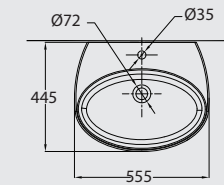

AVAILABLE COLORS

Off White

Technical Data

Magic WC (floor-mounted)

Water Saver: 3 LPF
Water Feed : Bottom
WC roughing-in : 25 cm

Spark WB (floor-mounted)

PACKING SPECIFICATIONS

Model	Item Code	Description	Dimensions (mm)	Std Weight	No of pcs/ carton	No of cartons/ pallet	No of pcs/ pallet	Total weight/pallet
MAGIC WC	121520267010010	MAGIC Water Closet - One Piece - Drain 25 cm	360 X 722	55.10	1	6	6	364.80
SPARK WB	121510133010030	SPARK Washbasin Floor Standing 55 cm	555 X 445	40.00	1	4	4	186.00