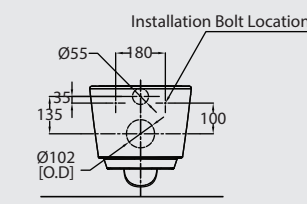

WATER SAVER: 4.5 LPF
WATER FEED: FLUSH VALVE WC (BACK INLET)

Infinity WC

WATER SAVER: 4.5 LPF
WATER FEED: FLUSH VALVE WC (BACK INLET)

PACKING SPECIFICATIONS

Model	Item Code	Description	Dimensions (mm)	Std Weight	No of pcs/ carton	No of cartons/ pallet	No of pcs/ pallet	Total weight/pallet
VERDI WC	121470265010020	VERDI Water Closet Wall Hung	345 x 495	20.30	1	12	12	275.00
INFINITY WC	121570265010020	INFINITY Water Closet Wall Hung	370 X 550	22.10	1	12	12	297.70