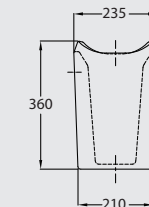

Type-J Pedestal