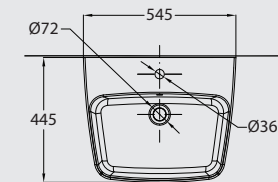

Water Saver: 4.5 LPF
Water Feed : Flush valve WC (back inlet)

WB (wall-hung)

PACKING SPECIFICATIONS

Model	Item Code	Description	Dimensions (mm)	Std Weight	No of pcs/ carton	No of cartons/ pallet	No of pcs/ pallet	Total weight/ pallet
MODEL-A	121350243200020	MODEL-A Water Closet Wall Hung	370 X 490	42.30	1	6	6	282.20
	121350122200030	MODEL-A Washbasin Wall Hung 55 cm	545 X 445	28.10	1	12	12	366.20