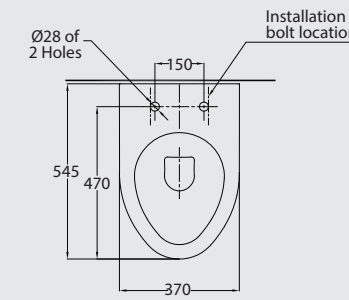

AVAILABLE COLORS

Off White

Technical Data

WC (wall-hung)

Water Saver: 3 LPF
Water Feed : Flush valve WC back inlet)

WB (wall-hung)

PACKING SPECIFICATIONS

Model	Item Code	Description	Dimensions (mm)	Std Weight	No of pcs/ carton	No of cartons/ pallet	No of pcs/ pallet	Total weight/ pallet
MODEL-B	121360265200010	MODEL-B Water Closet Wall Hung	370 X 545	24.50	1	12	12	326.50
	121360123200030	MODEL-B Washbasin Wall Hung 62 cm	14.35	1	14	14	232.90	366.20