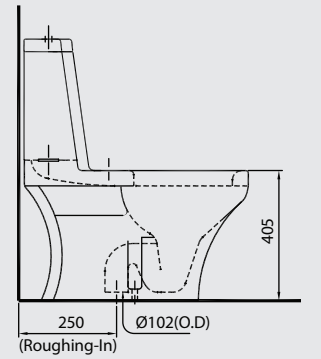

AVAILABLE COLORS

White

WATER CLOSET (25 CM)

WATER SAVER: 3 LPF
WATER FEED: BOTTOM
WC ROUGHING-IN: 25.0 CM

WATER CLOSET (30 CM)

WATER SAVER: 3 LPF
WATER FEED: BOTTOM
WC ROUGHING-IN: 30.0 CM

PACKING SPECIFICATIONS