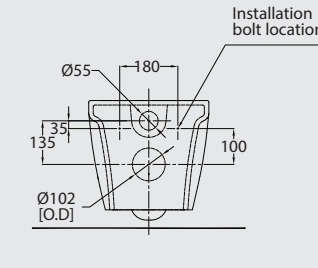

AVAILABLE COLORS

Off White

Technical Data

WC (wall-hung)

Water Saver: 3 LPF
Water Feed : Flush valve WC back inlet)

WB (wall-hung)

PACKING SPECIFICATIONS

Model	Item Code	Description	Dimensions (mm)	Std Weight	No of pcs/ carton	No of cartons/ pallet	No of pcs/ pallet	Total weight/ pallet
MODEL-B	121360265200010	MODEL-B Water Closet Wall Hung	370 X 545	24.50	1	12	12	326.50
	121360123200030	MODEL-B Washbasin Wall Hung 62 cm	14.35	1	14	14	232.90	366.20