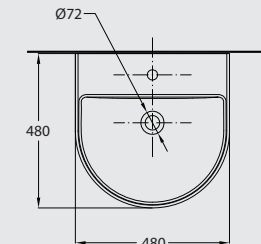

PACKING SPECIFICATIONS

Model	Item Code	Description	Dimensions (mm)	Std Weight	No of pcs/ carton	No of cartons/ pallet	No of pcs/ pallet	Total weight/pallet
TYPE-F WB	121290128200010	TYPE-F CounterTop Washbasin 44 cm	440 X 345	8.30	1	20	20	198.00
TYPE-H WB	121320124200030	TYPE-H Drop-in Washbasin 80 cm	810 X 480	18.60	1	12	12	252.90
TYPE-I WB	121330111010030	TYPE-I Under-Counter Washbasin 60 cm	600 X 450	10.70	1	12	12	158.10

PACKING SPECIFICATIONS

Model	Item Code	Description	Dimensions (mm)	Std Weight	No of pcs/ carton	No of cartons/ pallet	No of pcs/ pallet	Total weight/pallet
TYPE-J WB	121340105200030	TYPE-J Washbasin Wall Hung (to use with half pedestal) 58 cm	580 x 550	15.30	1	14	14	243.90
	121340503200010	TYPE-J Half Pedestal	--	10.25	2	12	24	273.50
TYPE-K WB	121440126200030	TYPE-K CounterTop Washbasin 48 cm	805 X 480	13.75	1	16	16	249.70