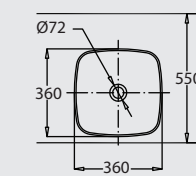

Type - E WB

PACKING SPECIFICATIONS

Model	Item Code	Description	Dimensions (mm)	Std Weight	No of pcs/ carton	No of cartons/ pallet	No of pcs/ pallet	Total weight/pallet
TYPE-C WB	121250119010030	TYPE-C CounterTop Washbasin 41 cm	415 X 325	7.21	1	20	20	176.20
TYPE-D WB	121260118010030	TYPE-D CounterTop Washbasin 40 cm	400 X 400	7.00	1	20	20	172.00
TYPE-E WB	121270127010030	TYPE-E CounterTop Washbasin 36 cm	360 X 360	8.30	1	20	20	198.00

AVAILABLE COLORS

White