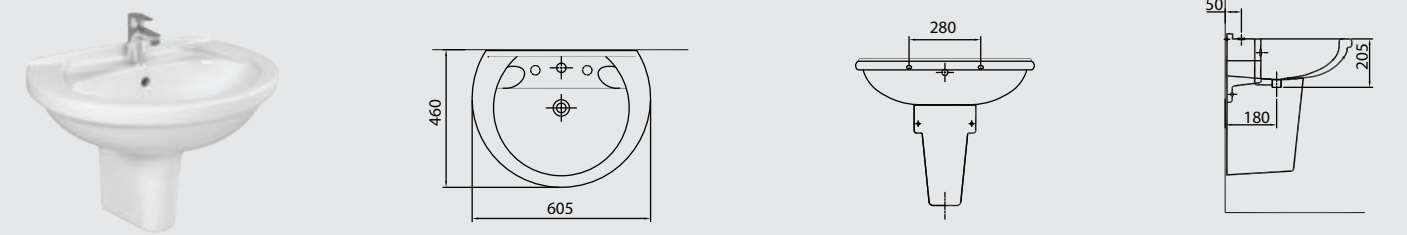

CORNER WB

Half pedestal WB

YAQOUT 200 WB

Wall-hung corner WB

PACKING SPECIFICATIONS

Model	Item Code	Description	Dimensions (mm)	Std Weight	No of pcs/ carton	No of cartons/pallet	No of pcs/ pallet	Total weight/pallet
NOOR	120690105010020	Noor Washbasin Wall Hung (to use with half pedestal) 60 cm	605 X 450	15.37	1	18	18	306.86
	120690503010010	Noor Half Pedestal	-	8.60	2	15	30	285.20
CORNER	120000810010010	CORNER Washbasin Wall Hung 40 cm	400 x 400	9.60	1	28	28	306.60
YAQOUT	121150122010030	YAQOUT 200 Washbasin Wall Hung one piece 60 cm	610 X 505	25.10	1	12	12	330.20