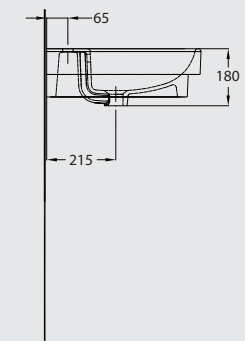

PACKING SPECIFICATIONS

Model	Item Code	Description	Dimensions (mm)	Std Weight	No of pcs/ carton	No of cartons/ pallet	No of pcs/ pallet	Total weight/pallet
TYPE-J WB	121340105200030	TYPE-J Washbasin Wall Hung (to use with half pedestal) 58 cm	580 x 550	15.30	1	14	14	243.90
	121340503200010	TYPE-J Half Pedestal	--	10.25	2	12	24	273.50
TYPE-K WB	121440126200030	TYPE-K CounterTop Washbasin 48 cm	805 X 480	13.75	1	16	16	249.70