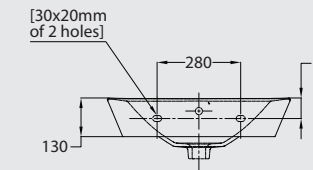

AVAILABLE COLORS

Off White

Technical Data

WC (wall-hung)

Water Saver: 3 LPF
Water Feed : Flush valve WC back inlet)

WB (wall-hung)

PACKING SPECIFICATIONS

Model	Item Code	Description	Dimensions (mm)	Std Weight	No of pcs/ carton	No of cartons/ pallet	No of pcs/ pallet	Total weight/ pallet
MODEL-B	121360265200010	MODEL-B Water Closet Wall Hung	370 X 545	24.50	1	12	12	326.50
	121360123200030	MODEL-B Washbasin Wall Hung 62 cm	14.35	1	14	14	232.90	366.20