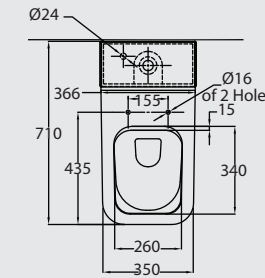

AVAILABLE COLORS

Off White

Technical Data

Magic WC (floor-mounted)

Water Saver: 3 LPF
Water Feed : Bottom
WC roughing-in : 25 cm

Spark WB (floor-mounted)

PACKING SPECIFICATIONS

Model	Item Code	Description	Dimensions (mm)	Std Weight	No of pcs/ carton	No of cartons/ pallet	No of pcs/ pallet	Total weight/pallet
MAGIC WC	121520267010010	MAGIC Water Closet - One Piece - Drain 25 cm	360 X 722	55.10	1	6	6	364.80
SPARK WB	121510133010030	SPARK Washbasin Floor Standing 55 cm	555 X 445	40.00	1	4	4	186.00

Water Saver: 3 LPF
Water Feed : Bottom
WC roughing-in : 25.5 cm

Crystal WB (wall-hung)

PACKING SPECIFICATIONS

Model	Item Code	Description	Dimensions (mm)	Std Weight	No of pcs/ carton	No of cartons/ pallet	No of pcs/ pallet	Total weight/ pallet
FANCY WC	121530267010010	FANCY Water Closet - One Piece - Drain 25 cm	350 X 710	53.50	1	6	6	355.20
CRYSTAL WB	121500131010030	CRYSTAL Washbasin Wall Hung 40 cm	405 X 445	26.30	1	12	12	344.60