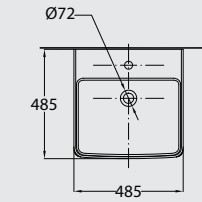

Model	Item Code	Description	Dimensions (mm)	Std Weight	No of pcs/ carton	No of cartons/ pallet	No of pcs/ pallet	Total weight/pallet
TYPE-B WB	121240126010030	TYPE-B CounterTop Washbasin 48 cm	485 X 485	14.50	1	16	16	261.70
	121240120200030	TYPE-B CounterTop Washbasin 60 cm	600 X 480	17.85	1	12	12	243.90
	121240124200030	TYPE-B CounterTop Washbasin 80 cm	805 X 480	25.50	1	12	12	309.30

PACKING SPECIFICATIONS

Model	Item Code	Description	Dimensions (mm)	Std Weight	No of pcs/ carton	No of cartons/ pallet	No of pcs/ pallet	Total weight/pallet
TYPE-C WB	121250119010030	TYPE-C CounterTop Washbasin 41 cm	415 X 325	7.21	1	20	20	176.20
TYPE-D WB	121260118010030	TYPE-D CounterTop Washbasin 40 cm	400 X 400	7.00	1	20	20	172.00
TYPE-E WB	121270127010030	TYPE-E CounterTop Washbasin 36 cm	360 X 360	8.30	1	20	20	198.00

AVAILABLE COLORS

White

TYPE-G WB 48 CM.

TYPE-G WB 60 CM.

TYPE-G WB 80 CM.

Type-G WB 48 cm (wall-hung)

Type-G WB 60 cm (wall-hung)

Type-G WB 80 cm (wall-hung)

PACKING SPECIFICATIONS

Model	Item Code	Description	Dimensions (mm)	Std Weight	No of pcs/ carton	No of cartons/ pallet	No of pcs/ pallet	Total weight/pallet
TYPE-G WB	121300126200030	TYPE-G CounterTop Washbasin 48 cm	485 X 485	14.50	1	16	16	269.70
	121300120200030	TYPE-G CounterTop Washbasin 60 cm	605 X 480	17.85	1	12	12	258.90
	121300124200030	TYPE-G CounterTop Washbasin 80 cm	805 X 480	25.50	1	12	12	305.70