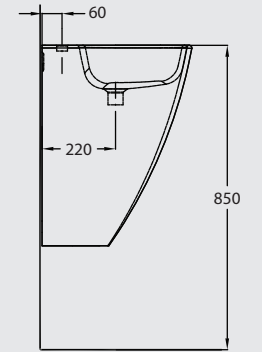

 PACKING SPECIFICATIONS

Model	Item Code	Description	Dimensions (mm)	Std Weight	No of pcs/ carton	No of cartons/ pallet	No of pcs/ pallet	Total weight/pallet
LOUVRE WB	121480131010020	LOUVRE Washbasin Wall Hung 55 cm	550 X 427	25.50	1	12	12	275.00

 AVAILABLE COLORS

White

MIRAGE WB WHITE

MIRAGE WB MATT GREY

MIRAGE WB MATT BLACK

MIRAGE WB MATT WHITE

PACKING SPECIFICATIONS

Model	Item Code	Description	Dimensions (mm)	Std Weight	No of pcs/ carton	No of cartons/ pallet	No of pcs/ pallet	Total weight/pallet
MIRAGE WB	121490131010020	MIRAGE Washbasin Wall Hung 49 cm	490 X 435	22.00	1	12	12	293.00
	121490131400020	MIRAGE Washbasin Wall Hung 49 cm - Matt White						
	121490131160020	MIRAGE Washbasin Wall Hung 49 cm - Matt Grey						
	121490131220020	MIRAGE Washbasin Wall Hung 49 cm - Matt Black						

AVAILABLE COLORS

TYPE-A WB WHITE

TYPE-A WB MATT GREY

TYPE-A WB MATT BLACK

TYPE-A WB MATT WHITE

Type-A WB (wall-hung)

PACKING SPECIFICATIONS

Model	Item Code	Description	Dimensions (mm)	Std Weight	No of pcs/ carton	No of cartons/ pallet	No of pcs/ pallet	Total weight/pallet
TYPE-A WB	121230122200030	TYPE-A Washbasin Wall Hung 50 cm	495 X 450	25.50	1	4	4	293.00
	121230122160030	TYPE-A Washbasin Wall Hung 50 cm - Matt Grey						
	121230122400030	TYPE-A Washbasin Wall Hung 50 cm - Matt White						
	121230122220030	TYPE-A Washbasin Wall Hung 50 cm - Matt Black						

AVAILABLE COLORS

TYPE-B WB 48 CM.

TYPE-B WB 60 CM.

TYPE-B WB 80 CM.

Type-B WB 48 cm (wall-hung)

Type-B WB 60 cm (wall-hung)

Type-B WB 80 cm (wall-hung)

PACKING SPECIFICATIONS