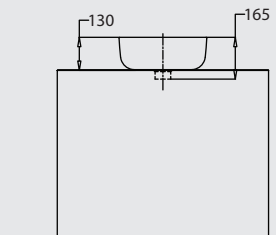

Type - E WB

PACKING SPECIFICATIONS

Model	Item Code	Description	Dimensions (mm)	Std Weight	No of pcs/ carton	No of cartons/ pallet	No of pcs/ pallet	Total weight/pallet
TYPE-C WB	121250119010030	TYPE-C CounterTop Washbasin 41 cm	415 X 325	7.21	1	20	20	176.20
TYPE-D WB	121260118010030	TYPE-D CounterTop Washbasin 40 cm	400 X 400	7.00	1	20	20	172.00
TYPE-E WB	121270127010030	TYPE-E CounterTop Washbasin 36 cm	360 X 360	8.30	1	20	20	198.00

AVAILABLE COLORS

White