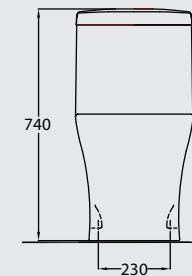

AVAILABLE COLORS

White

VANITY 300 WB

VANITY 700 WB

VANITY 800 WB

VANITY 900 WB

PACKING SPECIFICATIONS

Model	Item Code	Description	Dimensions (mm)	Std Weight	No of pcs/ carton	No of cartons/pallet	No of pcs/ pallet	Total weight/pallet
VANITY	120290110010020	VANITY 300 Drop-in Washbasin 57 cm	570 x 505	8.70	1	18	18	186.80
	120730111010020	VANITY 700 Under-Counter Washbasin 56 cm	560 x 410	6.93	1	28	28	231.84
	120750116010010	VANITY 800 Drop-in Washbasin 50 cm	500 X 390	10.70	1	28	28	337.40
	120860110200030	VANITY 900 Drop-in Washbasin 60 cm	600 X 480	13.60	1	18	18	275.00

AVAILABLE COLORS

Water Closets

DREAM WC

SKY WC

DREAM WC

WATER SAVER: 3 LPF / 4.5 LPF
WATER FEED: BOTTOM
WC ROUGHING-IN: 25.5 CM

SKY WC

WATER SAVER: 3 LPF / 4.5 LPF
WATER FEED: BOTTOM
WC ROUGHING-IN: 25.5 CM

PACKING SPECIFICATIONS

Model	Item Code	Description	Dimensions (mm)	Std Weight	No of pcs/ carton	No of cartons/pallet	No of pcs/ pallet	Total weight/pallet
DREAM	121560251010010	Dream Water Closet - One Piece - Drain 25 cm	370 X 750	26.40	1	9	9	262.85
SKY	121550253010010	Sky Water Closet - One Piece - Drain 25 cm	370 X 745	38.30	1	9	9	378.90