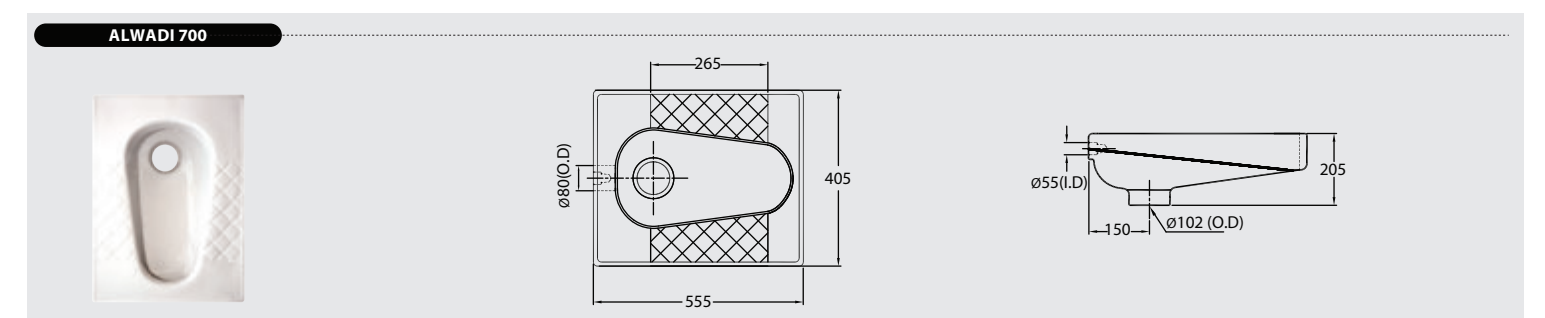

PACKING SPECIFICATIONS

Model	Item Code	Description	Dimensions (mm)	Std Weight	No of pcs/ carton	No of cartons/pallet	No of pcs/ pallet	Total weight/pallet
ALWADI	120470201010020	ALWADI 100 Eastern Water Closet	440 X 540	13.60	2	15	30	437.75
	120480201010020	ALWADI 150 Eastern Water Closet	410 X 500	11.65	2	24	48	600.20
	120520220010020	ALWADI 500 Eastern Water Closet	507 X 600	15.43	2	10	20	337.80
	120950220010010	ALWADI 700 Eastern Water Closet	405 X 555	12.10	2	10	20	269.00

SUITABLE PRODUCTS

Model	Type	Item Code	Description
ALWADI 100, 150, 500, 700	Flush Valve SET	130170530015200	Sloan Flush Valve GEM2 137-1,6 for Estern WC
		130270710017800	Elbow Pipe Connection 36"x1.50" for Sloan F.V. ROYAL & GEM2
	Flush Valve SET	130170530035200	Sloan Flush Valve ROYAL 137-1,6 for Estern WC
		130270710017800	Elbow Pipe Connection 36"x1.50" for Sloan F.V. ROYAL & GEM2
	Flush tank	180081400401000	SHALLAL 3000 WT 1/2 Inch

AVAILABLE COLORS

White