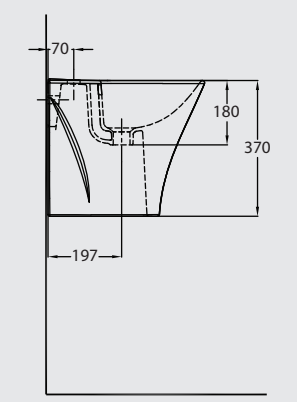

Water Saver: 3 LPF
Water Feed : Bottom
WC roughing-in : 25.5 cm

Crystal WB (wall-hung)

PACKING SPECIFICATIONS

Model	Item Code	Description	Dimensions (mm)	Std Weight	No of pcs/ carton	No of cartons/ pallet	No of pcs/ pallet	Total weight/ pallet
FANCY WC	121530267010010	FANCY Water Closet - One Piece - Drain 25 cm	350 X 710	53.50	1	6	6	355.20
CRYSTAL WB	121500131010030	CRYSTAL Washbasin Wall Hung 40 cm	405 X 445	26.30	1	12	12	344.60

 PACKING SPECIFICATIONS

Model	Item Code	Description	Dimensions (mm)	Std Weight	No of pcs/ carton	No of cartons/ pallet	No of pcs/ pallet	Total weight/pallet
LOUVRE WB	121480131010020	LOUVRE Washbasin Wall Hung 55 cm	550 X 427	25.50	1	12	12	275.00