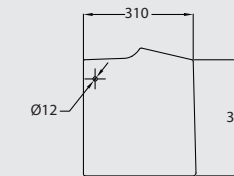

Type-J Pedestal