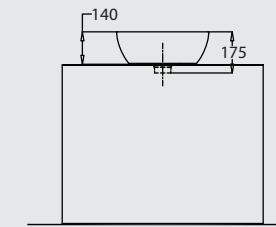

Technical Data

Type - C WB

Type - D WB

Type - E WB

PACKING SPECIFICATIONS

Model	Item Code	Description	Dimensions (mm)	Std Weight	No of pcs/ carton	No of cartons/ pallet	No of pcs/ pallet	Total weight/pallet
TYPE-C WB	121250119010030	TYPE-C CounterTop Washbasin 41 cm	415 X 325	7.21	1	20	20	176.20
TYPE-D WB	121260118010030	TYPE-D CounterTop Washbasin 40 cm	400 X 400	7.00	1	20	20	172.00
TYPE-E WB	121270127010030	TYPE-E CounterTop Washbasin 36 cm	360 X 360	8.30	1	20	20	198.00

AVAILABLE COLORS

White