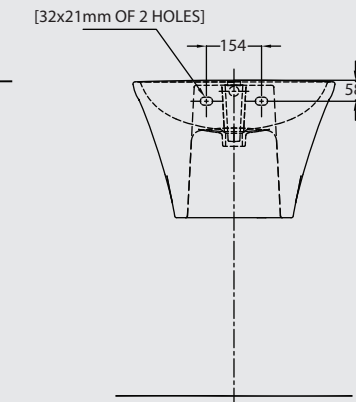

Water Saver: 3 LPF
Water Feed : Bottom
WC roughing-in : 25.5 cm

Crystal WB (wall-hung)

PACKING SPECIFICATIONS

Model	Item Code	Description	Dimensions (mm)	Std Weight	No of pcs/ carton	No of cartons/ pallet	No of pcs/ pallet	Total weight/ pallet
FANCY WC	121530267010010	FANCY Water Closet - One Piece - Drain 25 cm	350 X 710	53.50	1	6	6	355.20
CRYSTAL WB	121500131010030	CRYSTAL Washbasin Wall Hung 40 cm	405 X 445	26.30	1	12	12	344.60

 PACKING SPECIFICATIONS

Model	Item Code	Description	Dimensions (mm)	Std Weight	No of pcs/ carton	No of cartons/ pallet	No of pcs/ pallet	Total weight/pallet
LOUVRE WB	121480131010020	LOUVRE Washbasin Wall Hung 55 cm	550 X 427	25.50	1	12	12	275.00