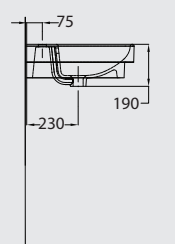

AVAILABLE COLORS

TYPE-A WB WHITE

TYPE-A WB MATT GREY

TYPE-A WB MATT BLACK

TYPE-A WB MATT WHITE

Type-A WB (wall-hung)

PACKING SPECIFICATIONS

Model	Item Code	Description	Dimensions (mm)	Std Weight	No of pcs/ carton	No of cartons/ pallet	No of pcs/ pallet	Total weight/pallet
TYPE-A WB	121230122200030	TYPE-A Washbasin Wall Hung 50 cm	495 X 450	25.50	1	4	4	293.00
	121230122160030	TYPE-A Washbasin Wall Hung 50 cm - Matt Grey						
	121230122400030	TYPE-A Washbasin Wall Hung 50 cm - Matt White						
	121230122220030	TYPE-A Washbasin Wall Hung 50 cm - Matt Black						

AVAILABLE COLORS

TYPE-B WB 48 CM.

TYPE-B WB 60 CM.

TYPE-B WB 80 CM.

Type-B WB 48 cm (wall-hung)

Type-B WB 60 cm (wall-hung)

Type-B WB 80 cm (wall-hung)

PACKING SPECIFICATIONS