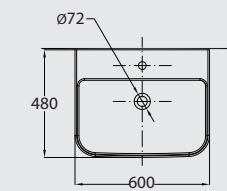

AVAILABLE COLORS

TYPE-A WB WHITE

TYPE-A WB MATT GREY

TYPE-A WB MATT BLACK

TYPE-A WB MATT WHITE

Type-A WB (wall-hung)

PACKING SPECIFICATIONS

Model	Item Code	Description	Dimensions (mm)	Std Weight	No of pcs/ carton	No of cartons/ pallet	No of pcs/ pallet	Total weight/pallet
TYPE-A WB	121230122200030	TYPE-A Washbasin Wall Hung 50 cm	495 X 450	25.50	1	4	4	293.00
	121230122160030	TYPE-A Washbasin Wall Hung 50 cm - Matt Grey						
	121230122400030	TYPE-A Washbasin Wall Hung 50 cm - Matt White						
	121230122220030	TYPE-A Washbasin Wall Hung 50 cm - Matt Black						

AVAILABLE COLORS

TYPE-B WB 48 CM.

TYPE-B WB 60 CM.

TYPE-B WB 80 CM.

Type-B WB 48 cm (wall-hung)

Type-B WB 60 cm (wall-hung)

Type-B WB 80 cm (wall-hung)

PACKING SPECIFICATIONS

Model	Item Code	Description	Dimensions (mm)	Std Weight	No of pcs/ carton	No of cartons/ pallet	No of pcs/ pallet	Total weight/pallet
TYPE-B WB	121240126010030	TYPE-B CounterTop Washbasin 48 cm	485 X 485	14.50	1	16	16	261.70
	121240120200030	TYPE-B CounterTop Washbasin 60 cm	600 X 480	17.85	1	12	12	243.90
	121240124200030	TYPE-B CounterTop Washbasin 80 cm	805 X 480	25.50	1	12	12	309.30