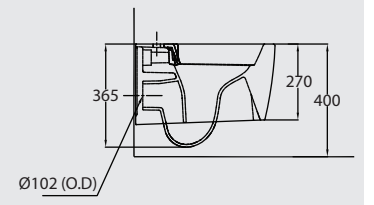

WATER SAVER: 4.5 LPF
WATER FEED: FLUSH VALVE WC (BACK INLET)

Infinity WC

WATER SAVER: 4.5 LPF
WATER FEED: FLUSH VALVE WC (BACK INLET)

PACKING SPECIFICATIONS

Model	Item Code	Description	Dimensions (mm)	Std Weight	No of pcs/ carton	No of cartons/ pallet	No of pcs/ pallet	Total weight/pallet
VERDI WC	121470265010020	VERDI Water Closet Wall Hung	345 x 495	20.30	1	12	12	275.00
INFINITY WC	121570265010020	INFINITY Water Closet Wall Hung	370 X 550	22.10	1	12	12	297.70