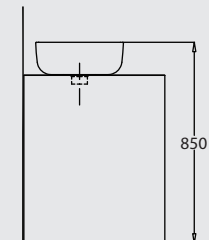

Type - E WB

PACKING SPECIFICATIONS

Model	Item Code	Description	Dimensions (mm)	Std Weight	No of pcs/ carton	No of cartons/ pallet	No of pcs/ pallet	Total weight/pallet
TYPE-C WB	121250119010030	TYPE-C CounterTop Washbasin 41 cm	415 X 325	7.21	1	20	20	176.20
TYPE-D WB	121260118010030	TYPE-D CounterTop Washbasin 40 cm	400 X 400	7.00	1	20	20	172.00
TYPE-E WB	121270127010030	TYPE-E CounterTop Washbasin 36 cm	360 X 360	8.30	1	20	20	198.00

AVAILABLE COLORS

White