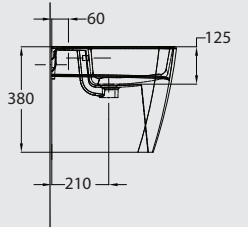

Water Saver: 4.5 LPF
Water Feed : Flush valve WC (back inlet)

WB (wall-hung)

PACKING SPECIFICATIONS

Model	Item Code	Description	Dimensions (mm)	Std Weight	No of pcs/ carton	No of cartons/ pallet	No of pcs/ pallet	Total weight/ pallet
MODEL-A	121350243200020	MODEL-A Water Closet Wall Hung	370 X 490	42.30	1	6	6	282.20
	121350122200030	MODEL-A Washbasin Wall Hung 55 cm	545 X 445	28.10	1	12	12	366.20