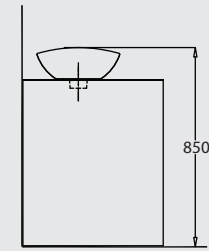

Technical Data

Type-F WB