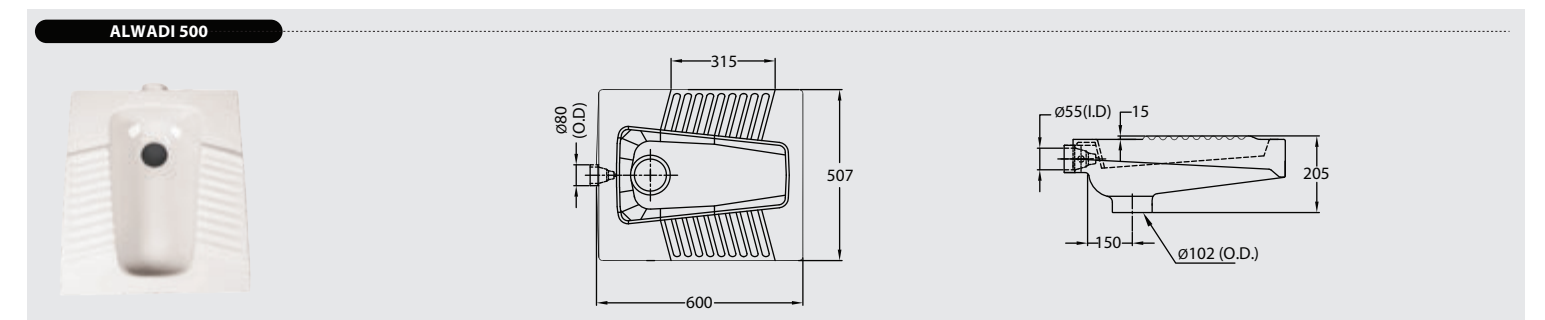

PACKING SPECIFICATIONS

Model	Item Code	Description	Dimensions (mm)	Std Weight	No of pcs/ carton	No of cartons/pallet	No of pcs/ pallet	Total weight/pallet
ALWADI	120470201010020	ALWADI 100 Eastern Water Closet	440 X 540	13.60	2	15	30	437.75
	120480201010020	ALWADI 150 Eastern Water Closet	410 X 500	11.65	2	24	48	600.20
	120520220010020	ALWADI 500 Eastern Water Closet	507 X 600	15.43	2	10	20	337.80
	120950220010010	ALWADI 700 Eastern Water Closet	405 X 555	12.10	2	10	20	269.00

SUITABLE PRODUCTS

Model	Type	Item Code	Description
ALWADI 100, 150, 500, 700	Flush Valve SET	130170530015200	Sloan Flush Valve GEM2 137-1,6 for Estern WC
		130270710017800	Elbow Pipe Connection 36"x1.50" for Sloan F.V. ROYAL & GEM2
	Flush Valve SET	130170530035200	Sloan Flush Valve ROYAL 137-1,6 for Estern WC
		130270710017800	Elbow Pipe Connection 36"x1.50" for Sloan F.V. ROYAL & GEM2
	Flush tank	180081400401000	SHALLAL 3000 WT 1/2 Inch

AVAILABLE COLORS

White