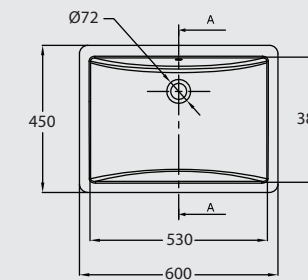

Type-I WB

PACKING SPECIFICATIONS

Model	Item Code	Description	Dimensions (mm)	Std Weight	No of pcs/ carton	No of cartons/ pallet	No of pcs/ pallet	Total weight/pallet
TYPE-F WB	121290128200010	TYPE-F CounterTop Washbasin 44 cm	440 X 345	8.30	1	20	20	198.00
TYPE-H WB	121320124200030	TYPE-H Drop-in Washbasin 80 cm	810 X 480	18.60	1	12	12	252.90
TYPE-I WB	121330111010030	TYPE-I Under-Counter Washbasin 60 cm	600 X 450	10.70	1	12	12	158.10

AVAILABLE COLORS

White

Off White